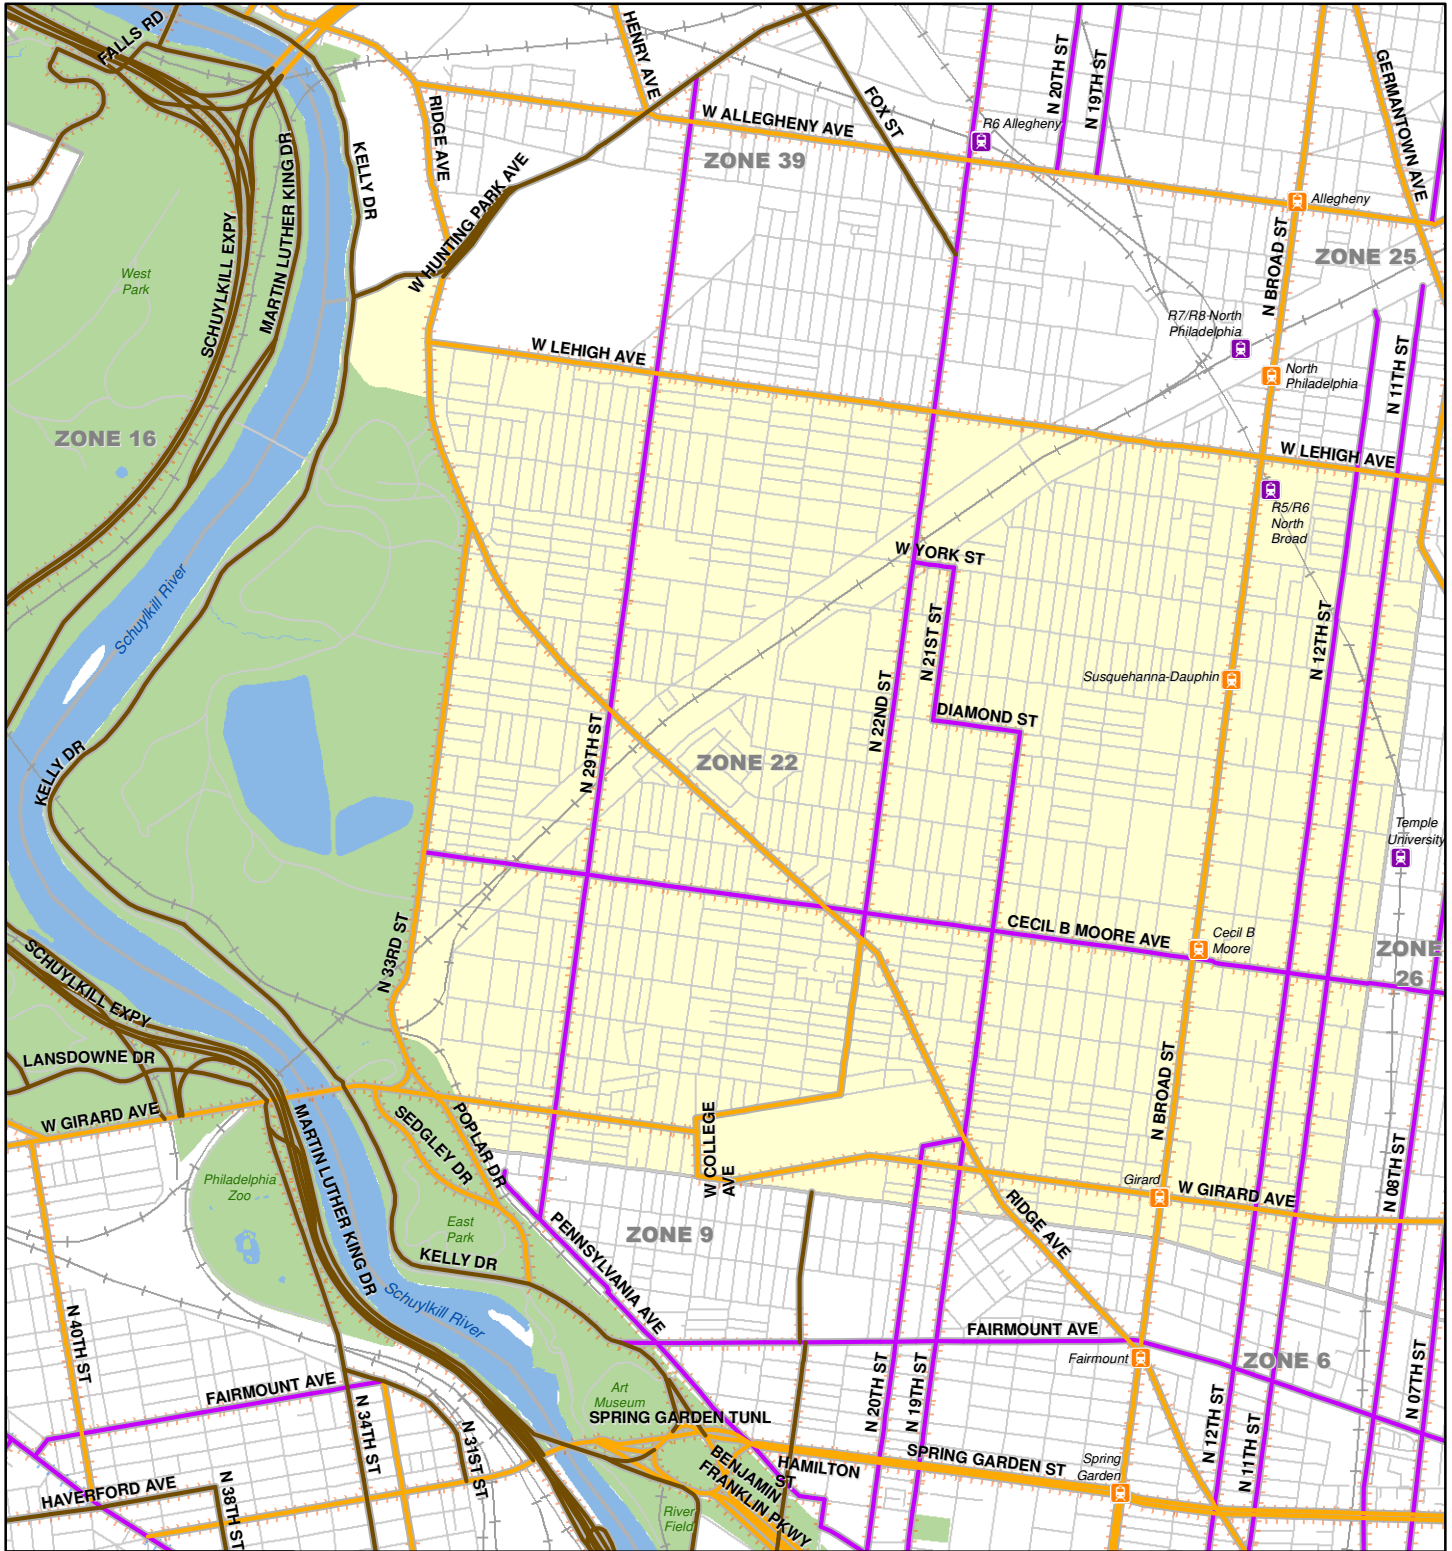

PHILADELPHIA EVACUATION ROUTES EVACUATION ZONE 22

Evacuation Routes

- Pedestrians and Mass Transit Only
- Pedestrians and All Vehicles
- Private Vehicles Only
- Pedestrians Only

Public Transit

- SEPTA Bus
- SEPTA Trolley

- SEPTA Broad St Subway
- SEPTA Market-Frankford El
- SEPTA Trolley
- SEPTA Regional Rail
- PATCO High Speed Line

0 0.4 Miles