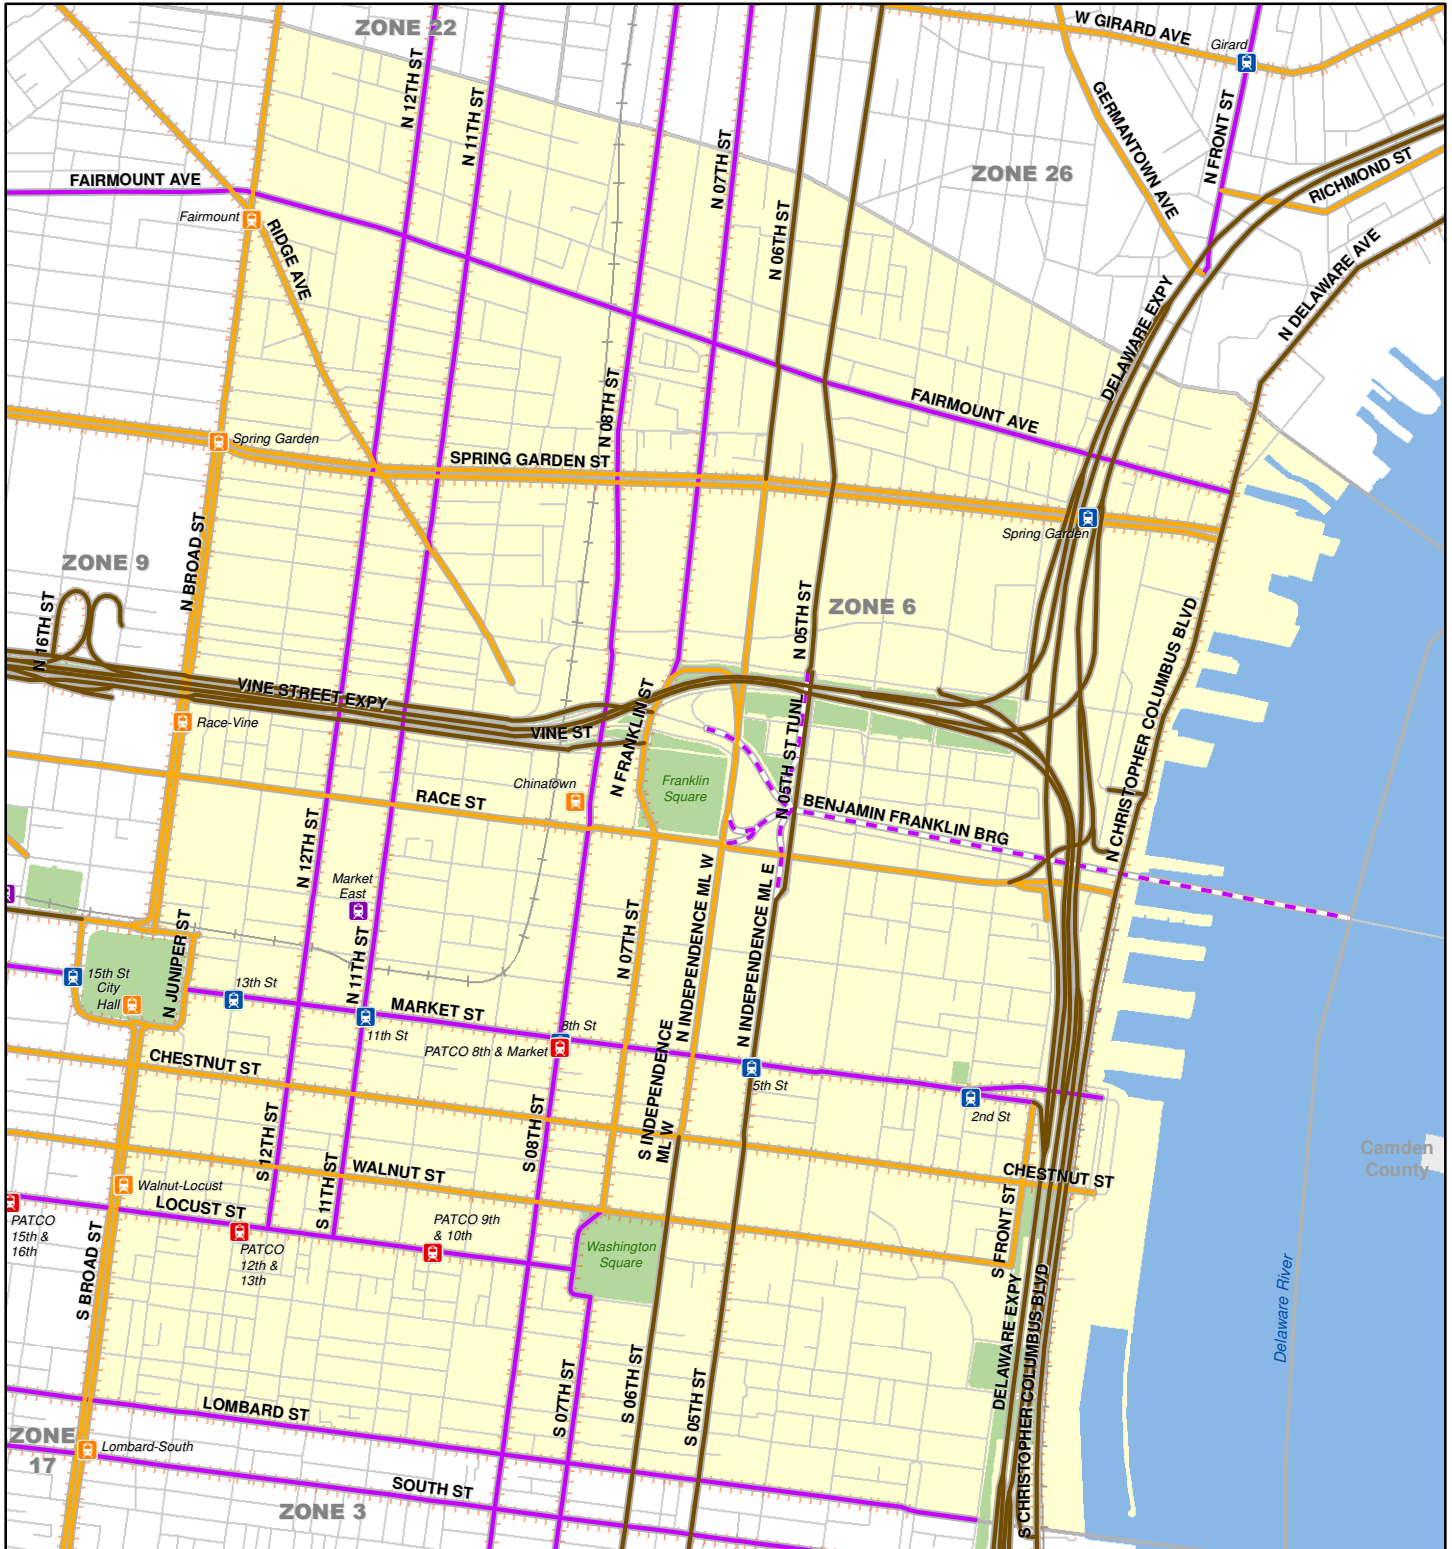

# PHILADELPHIA EVACUATION ROUTES EVACUATION ZONE 6

### Evacuation Routes

- Pedestrians and Mass Transit Only
- Pedestrians and All Vehicles
- Private Vehicles Only
- Pedestrians Only

### Public Transit

- SEPTA Bus
- SEPTA Trolley

- SEPTA Broad St Subway
- SEPTA Market-Frankford El
- SEPTA Trolley
- SEPTA Regional Rail
- PATCO High Speed Line

0 0.25 Miles