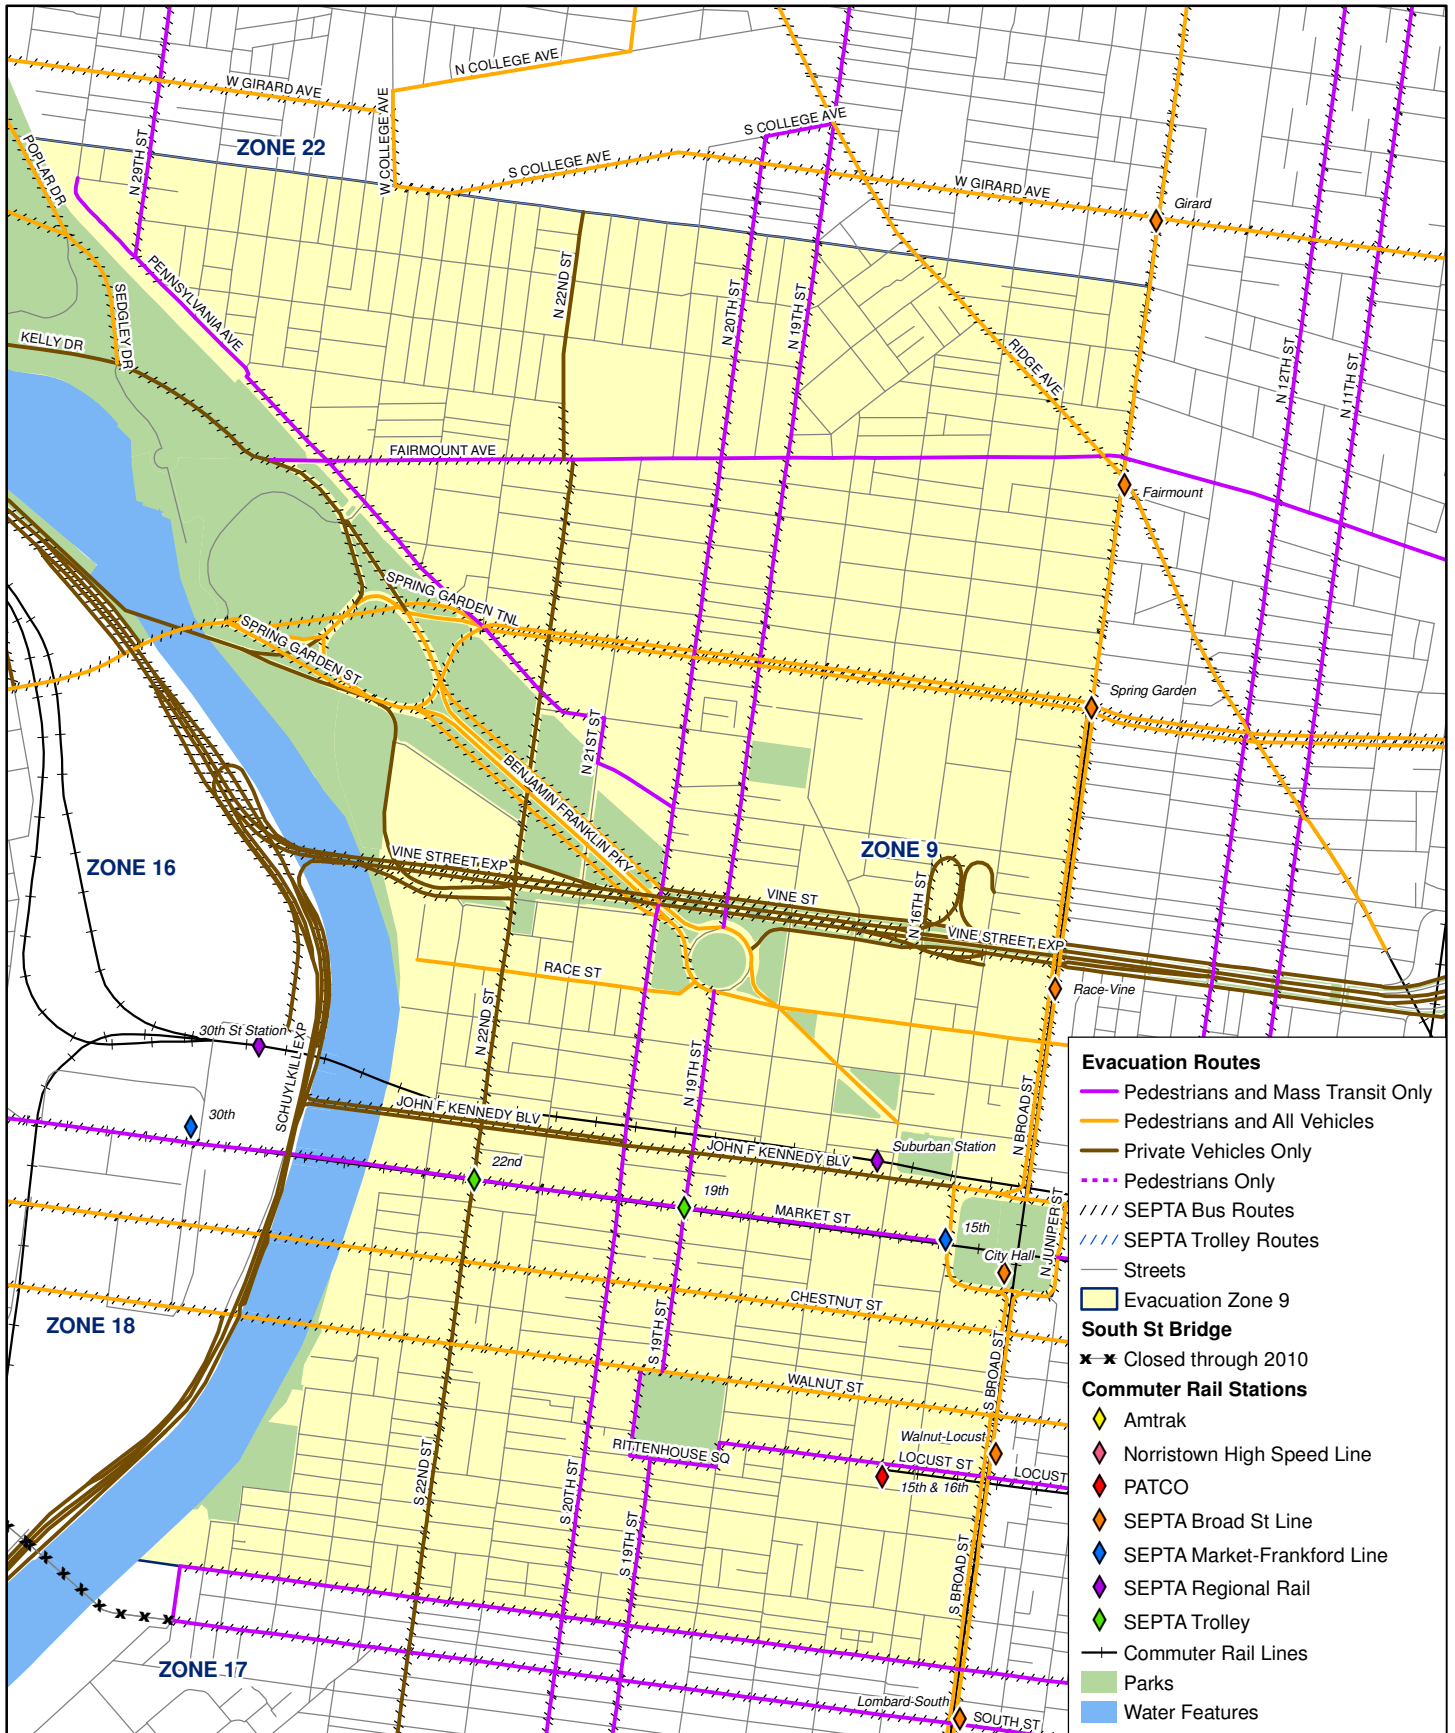

City of Philadelphia Evacuation Routes Evacuation Zone 9

- Evacuation Routes**
- Pedestrians and Mass Transit Only
 - Pedestrians and All Vehicles
 - Private Vehicles Only
 - - - Pedestrians Only
 - / / / SEPTA Bus Routes
 - / / / SEPTA Trolley Routes
 - Streets
 - Evacuation Zone 9
- South St Bridge**
- x x Closed through 2010
- Commuter Rail Stations**
- ◆ Amtrak
 - ◆ Norristown High Speed Line
 - ◆ PATCO
 - ◆ SEPTA Broad St Line
 - ◆ SEPTA Market-Frankford Line
 - ◆ SEPTA Regional Rail
 - ◆ SEPTA Trolley
 - + Commuter Rail Lines
- Parks
- Water Features