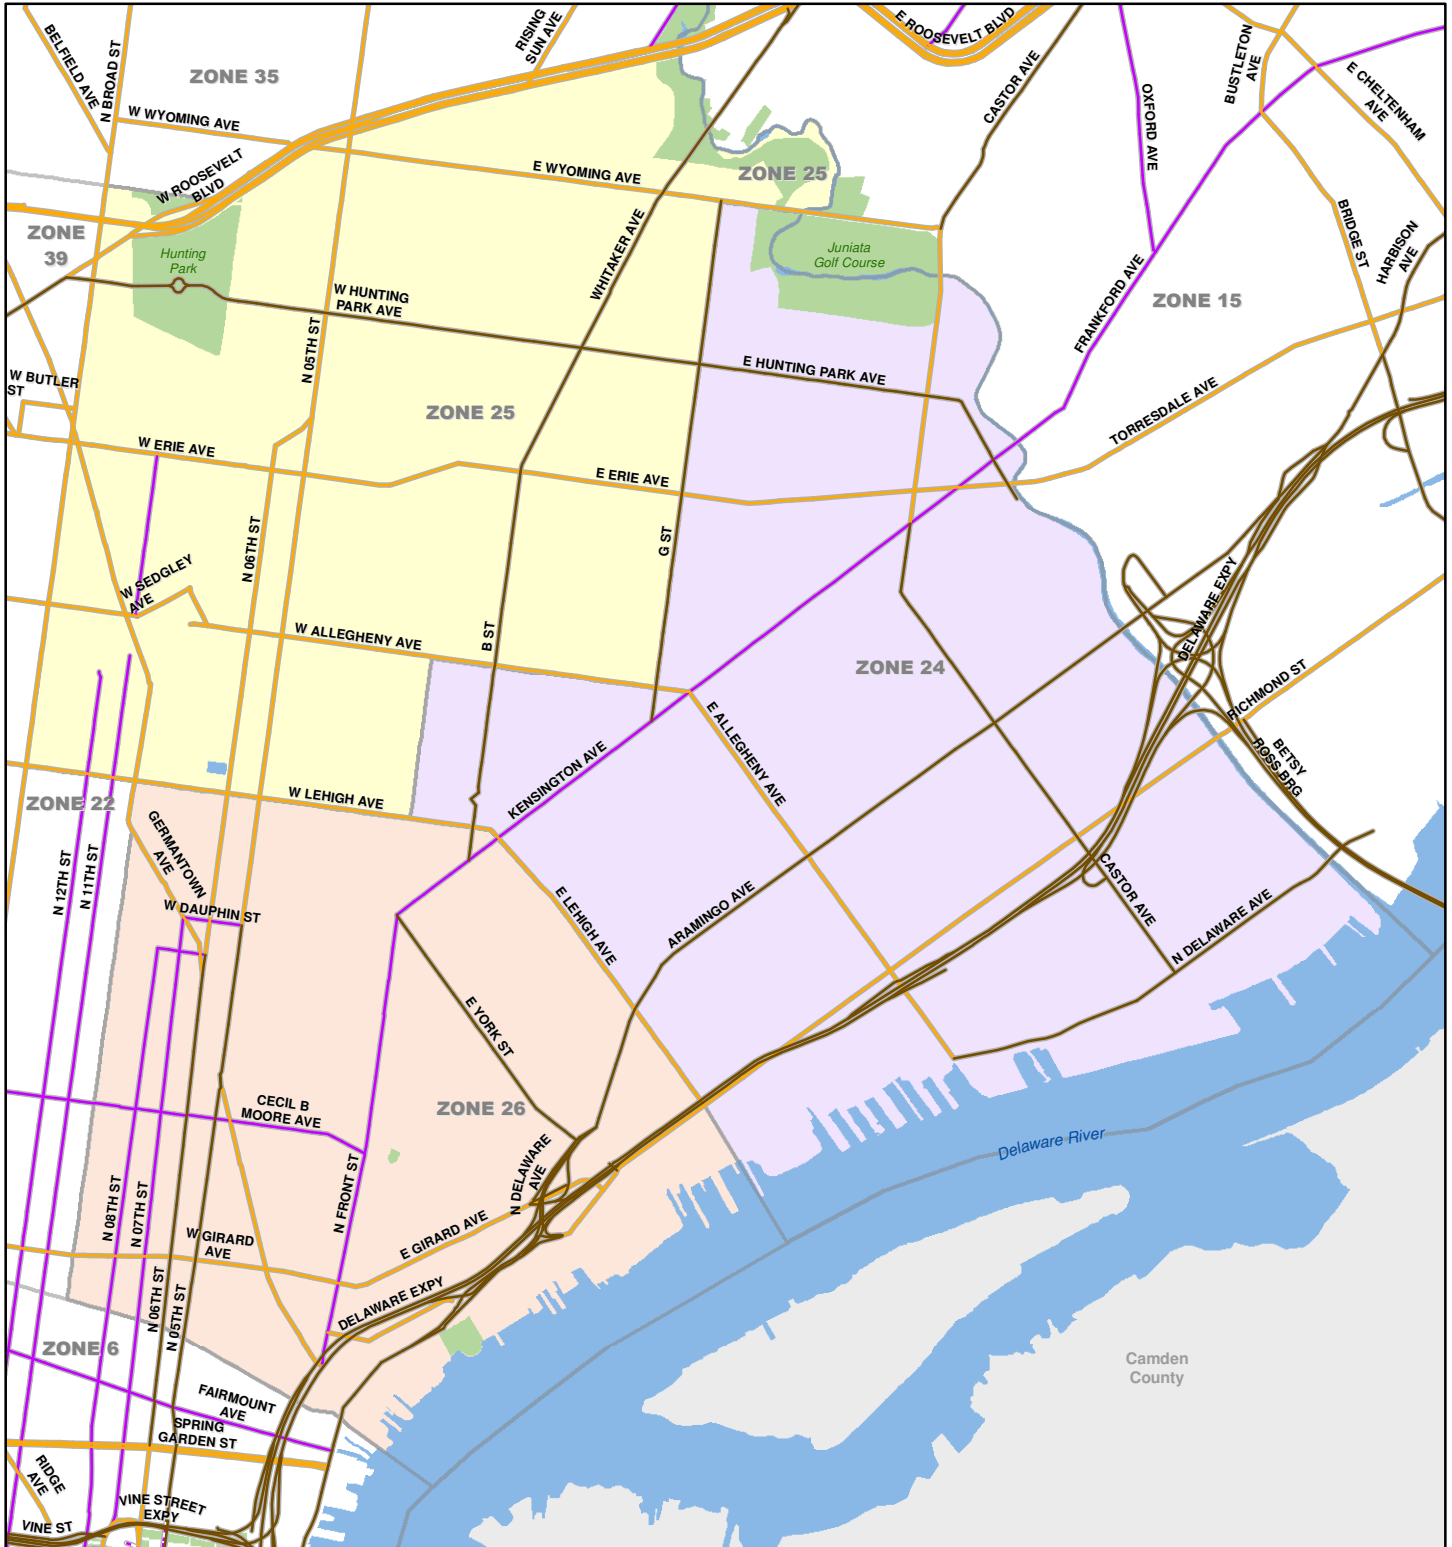

PHILADELPHIA EVACUATION ROUTES EAST DIVISION ZONES

Evacuation Routes

- Pedestrians and Mass Transit Only
- Pedestrians and All Vehicles
- Private Vehicles Only
- Pedestrians Only

East Evacuation Zones

- Zone 24
- Zone 25
- Zone 26