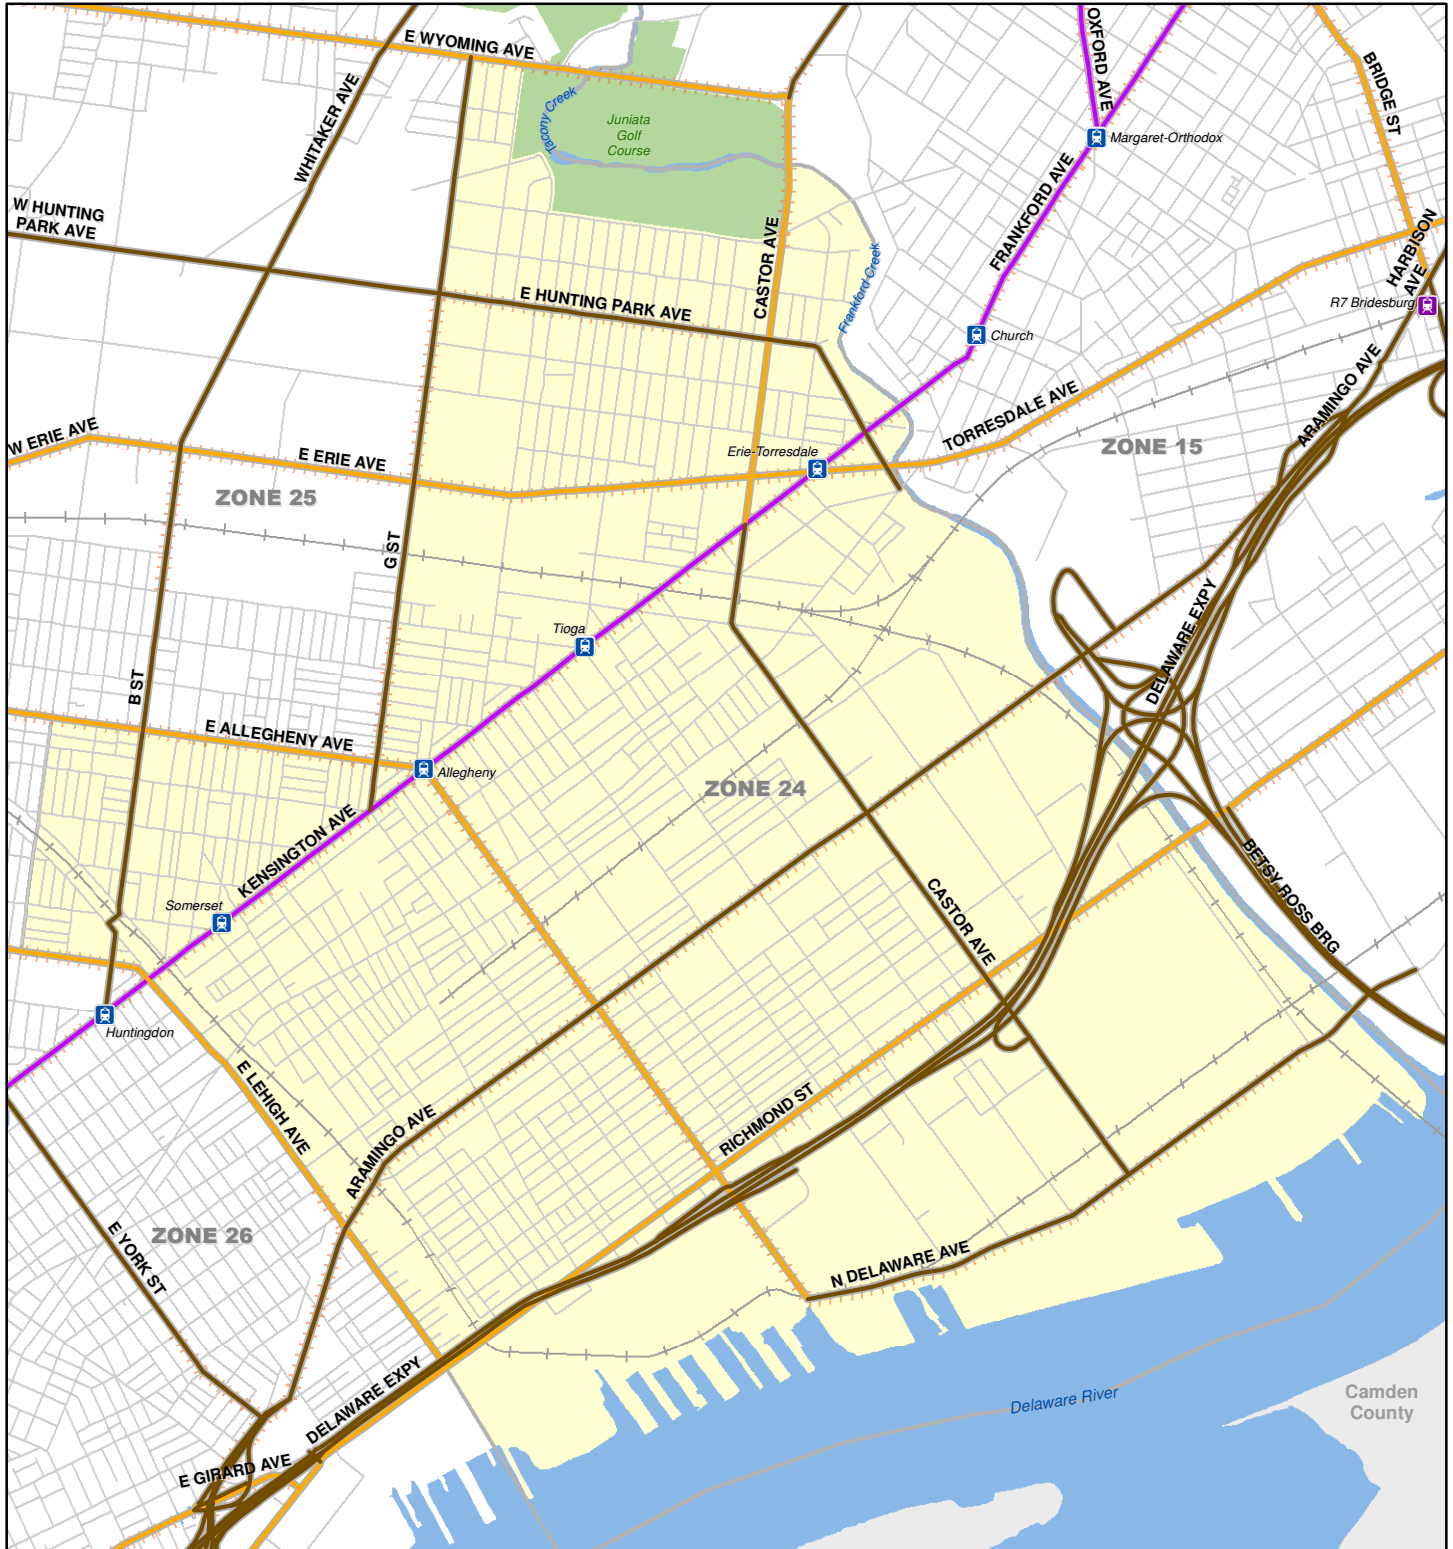

PHILADELPHIA EVACUATION ROUTES EVACUATION ZONE 24

Evacuation Routes

- Pedestrians and Mass Transit Only
- Pedestrians and All Vehicles
- Private Vehicles Only
- Pedestrians Only

Public Transit

- ▬▬▬ SEPTA Bus
- ▬▬▬ SEPTA Trolley

- SEPTA Broad St Subway
- SEPTA Market-Frankford El
- SEPTA Trolley
- SEPTA Regional Rail
- PATCO High Speed Line

0 0.5 Miles