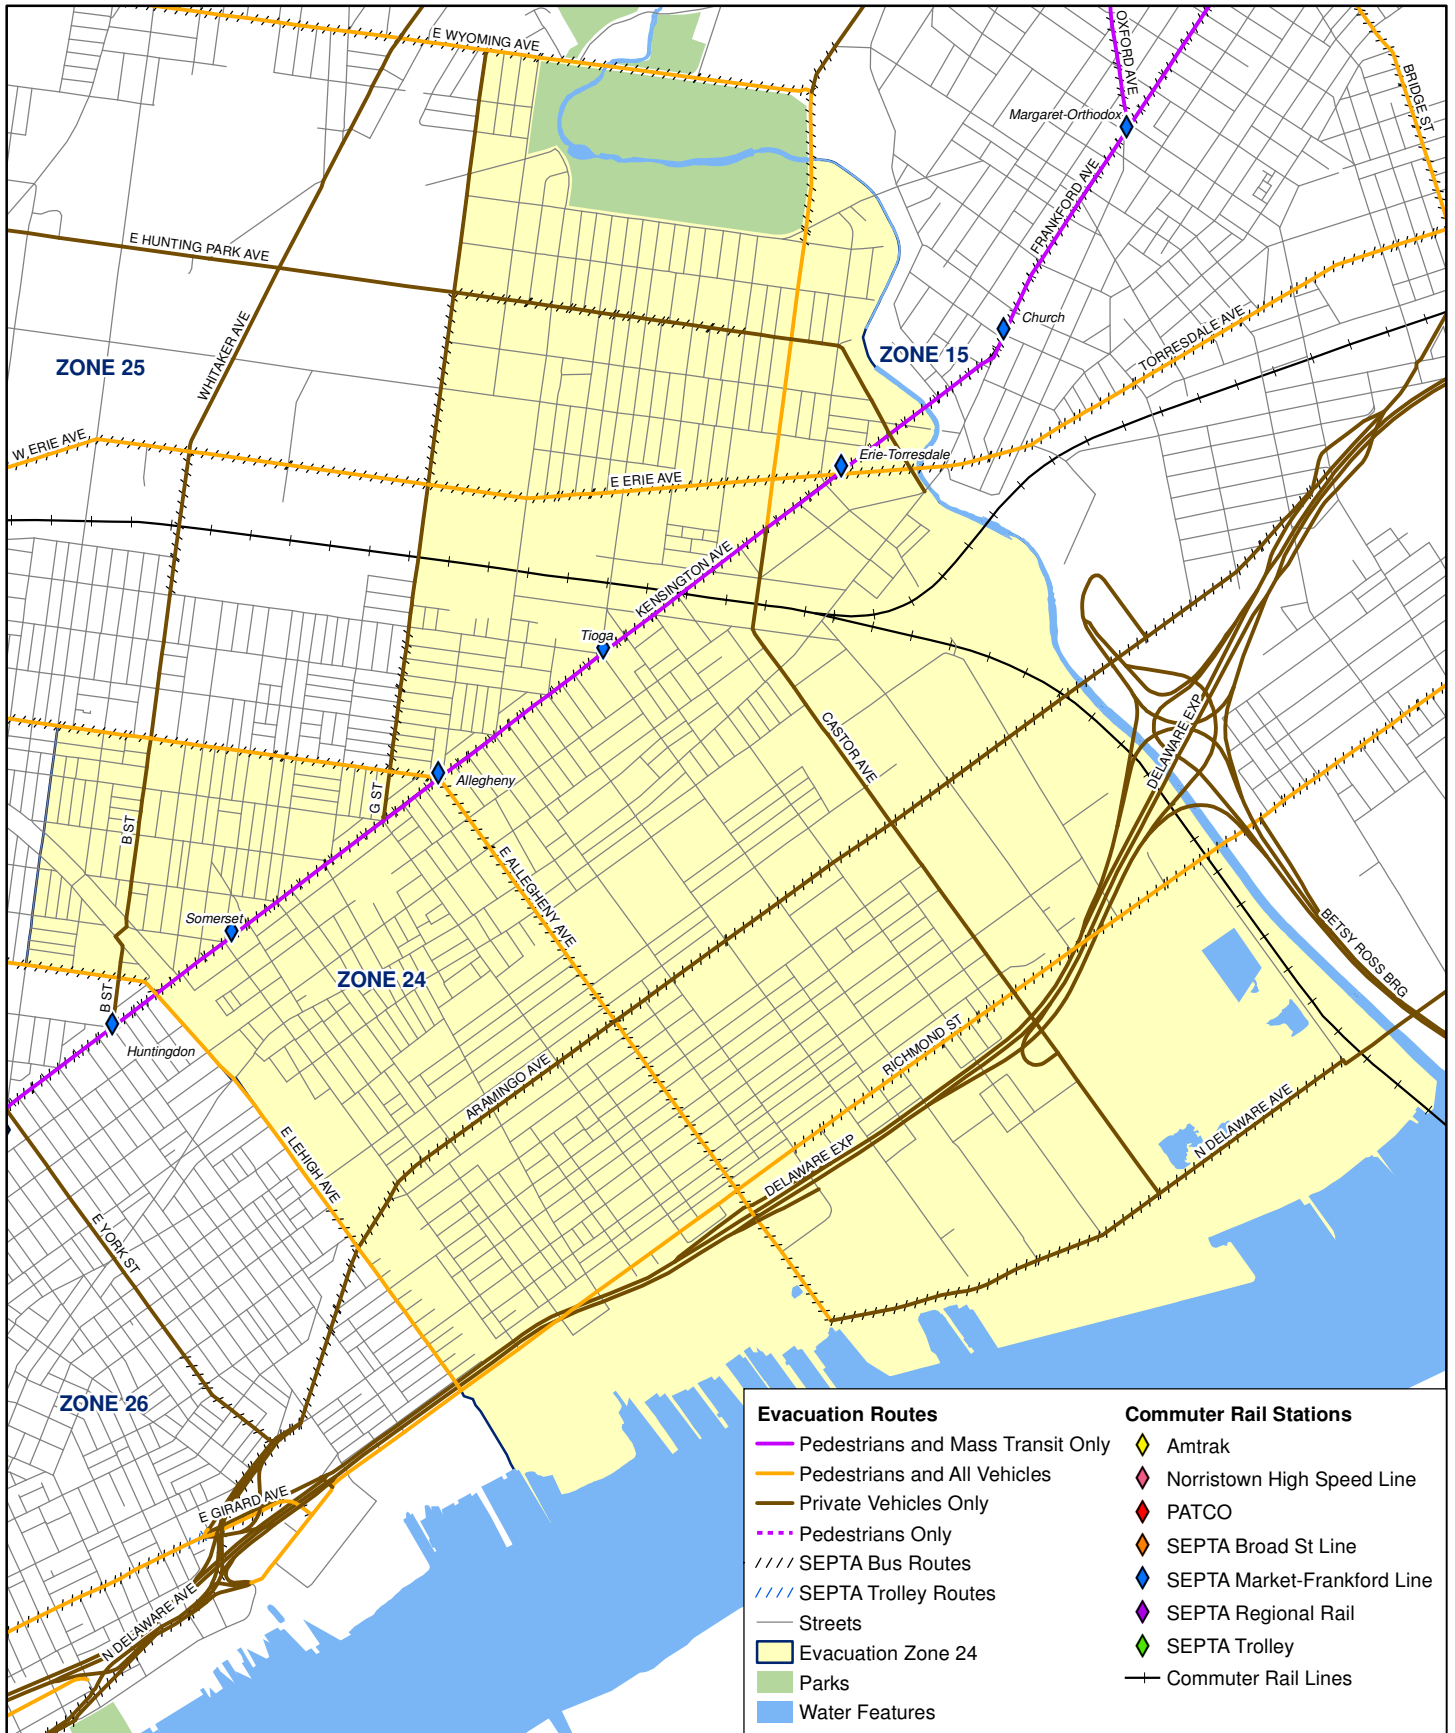

City of Philadelphia Evacuation Routes Evacuation Zone 24

- | | |
|-------------------------------------|-------------------------------|
| Evacuation Routes | Commuter Rail Stations |
| — Pedestrians and Mass Transit Only | ◆ Amtrak |
| — Pedestrians and All Vehicles | ◆ Norristown High Speed Line |
| — Private Vehicles Only | ◆ PATCO |
| — Pedestrians Only | ◆ SEPTA Broad St Line |
| --- SEPTA Bus Routes | ◆ SEPTA Market-Frankford Line |
| ... SEPTA Trolley Routes | ◆ SEPTA Regional Rail |
| — Streets | ◆ SEPTA Trolley |
| ■ Evacuation Zone 24 | — Commuter Rail Lines |
| ■ Parks | |
| ■ Water Features | |