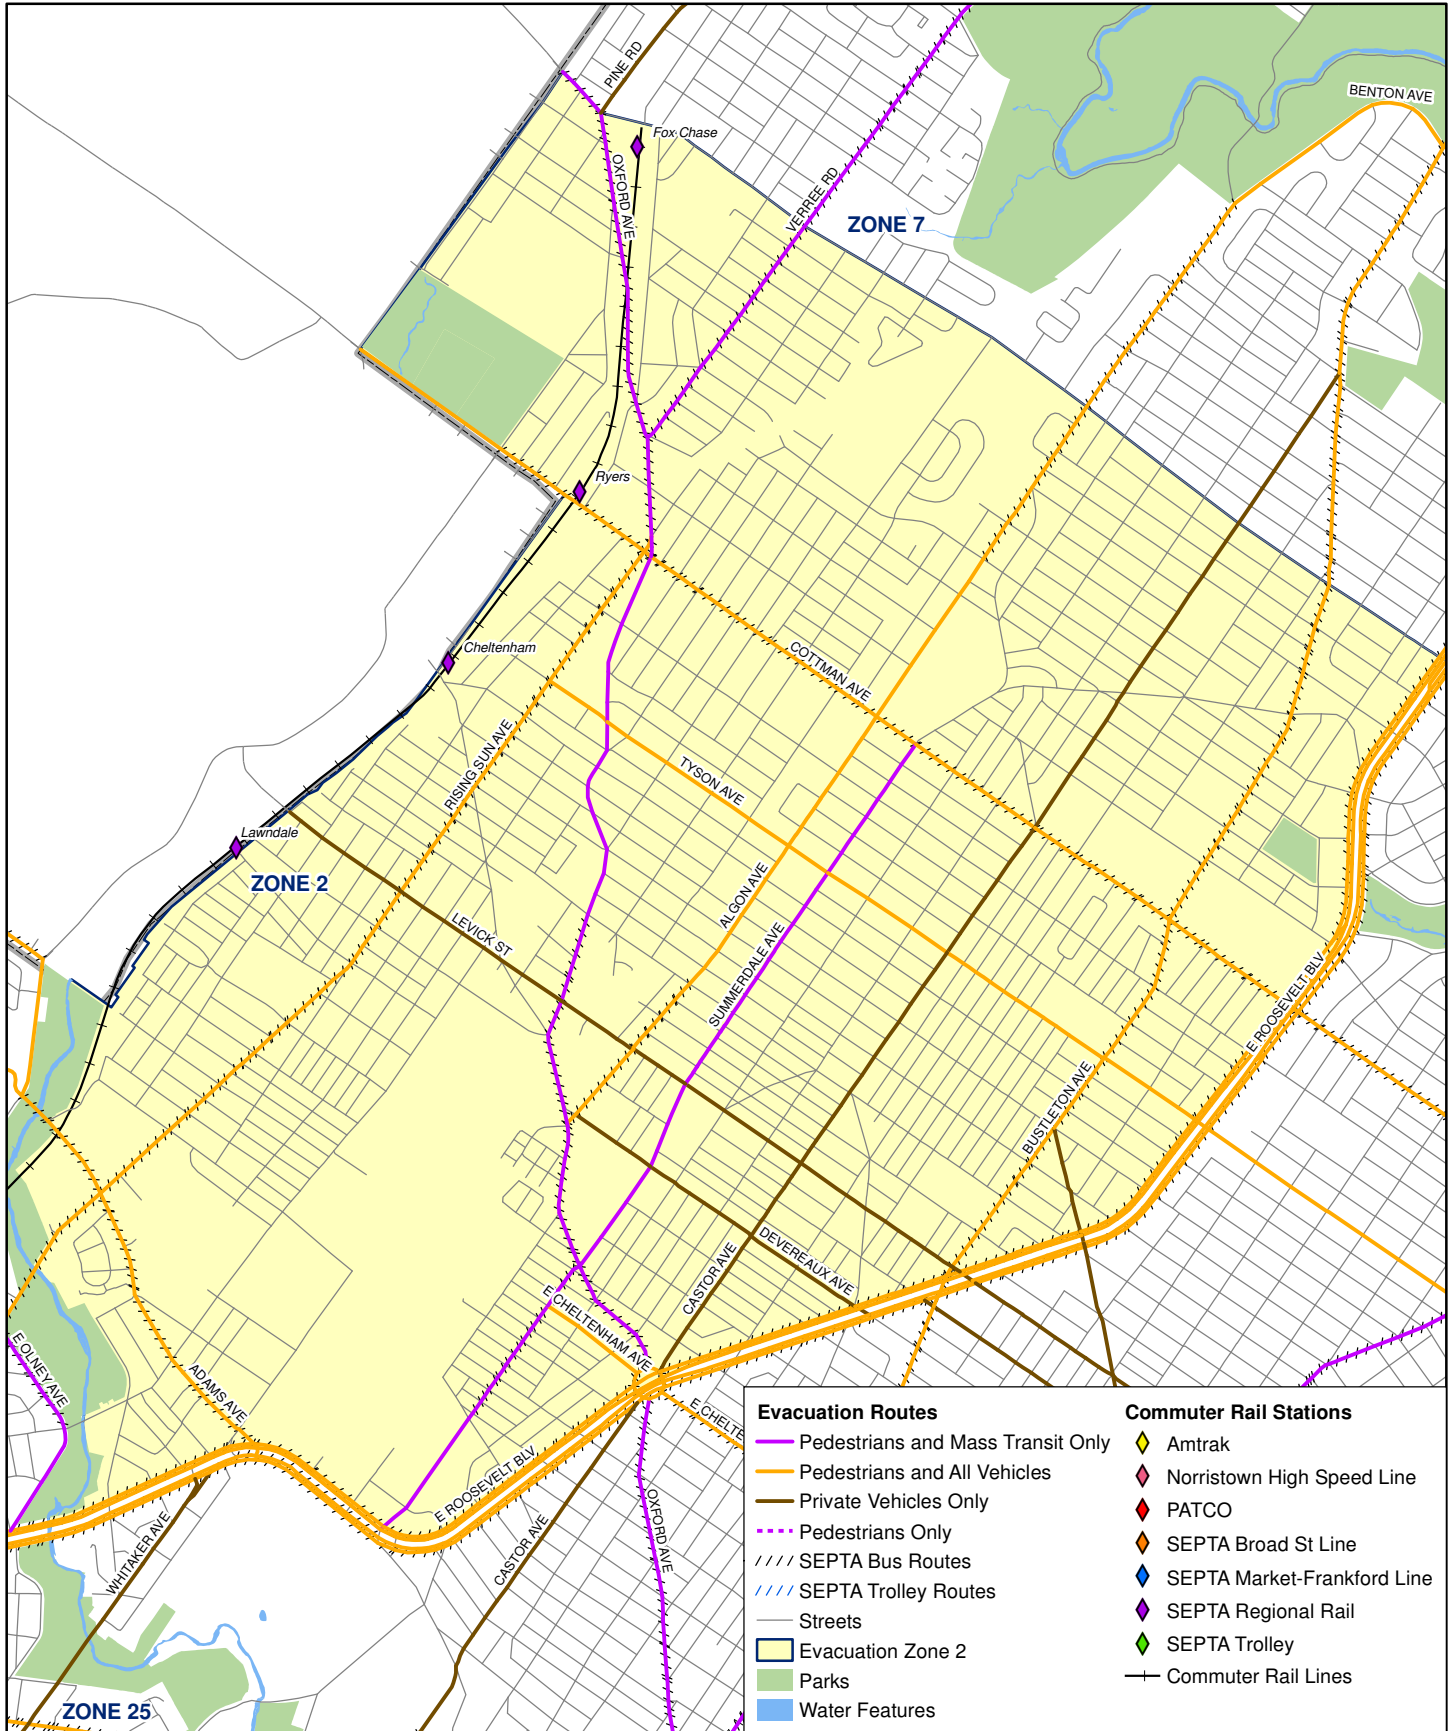

City of Philadelphia Evacuation Routes Evacuation Zone 2

| Evacuation Routes | Commuter Rail Stations |
|-----------------------------------|-----------------------------|
| Pedestrians and Mass Transit Only | Amtrak |
| Pedestrians and All Vehicles | Norristown High Speed Line |
| Private Vehicles Only | PATCO |
| Pedestrians Only | SEPTA Broad St Line |
| SEPTA Bus Routes | SEPTA Market-Frankford Line |
| SEPTA Trolley Routes | SEPTA Regional Rail |
| Streets | SEPTA Trolley |
| Evacuation Zone 2 | Commuter Rail Lines |
| Parks | |
| Water Features | |