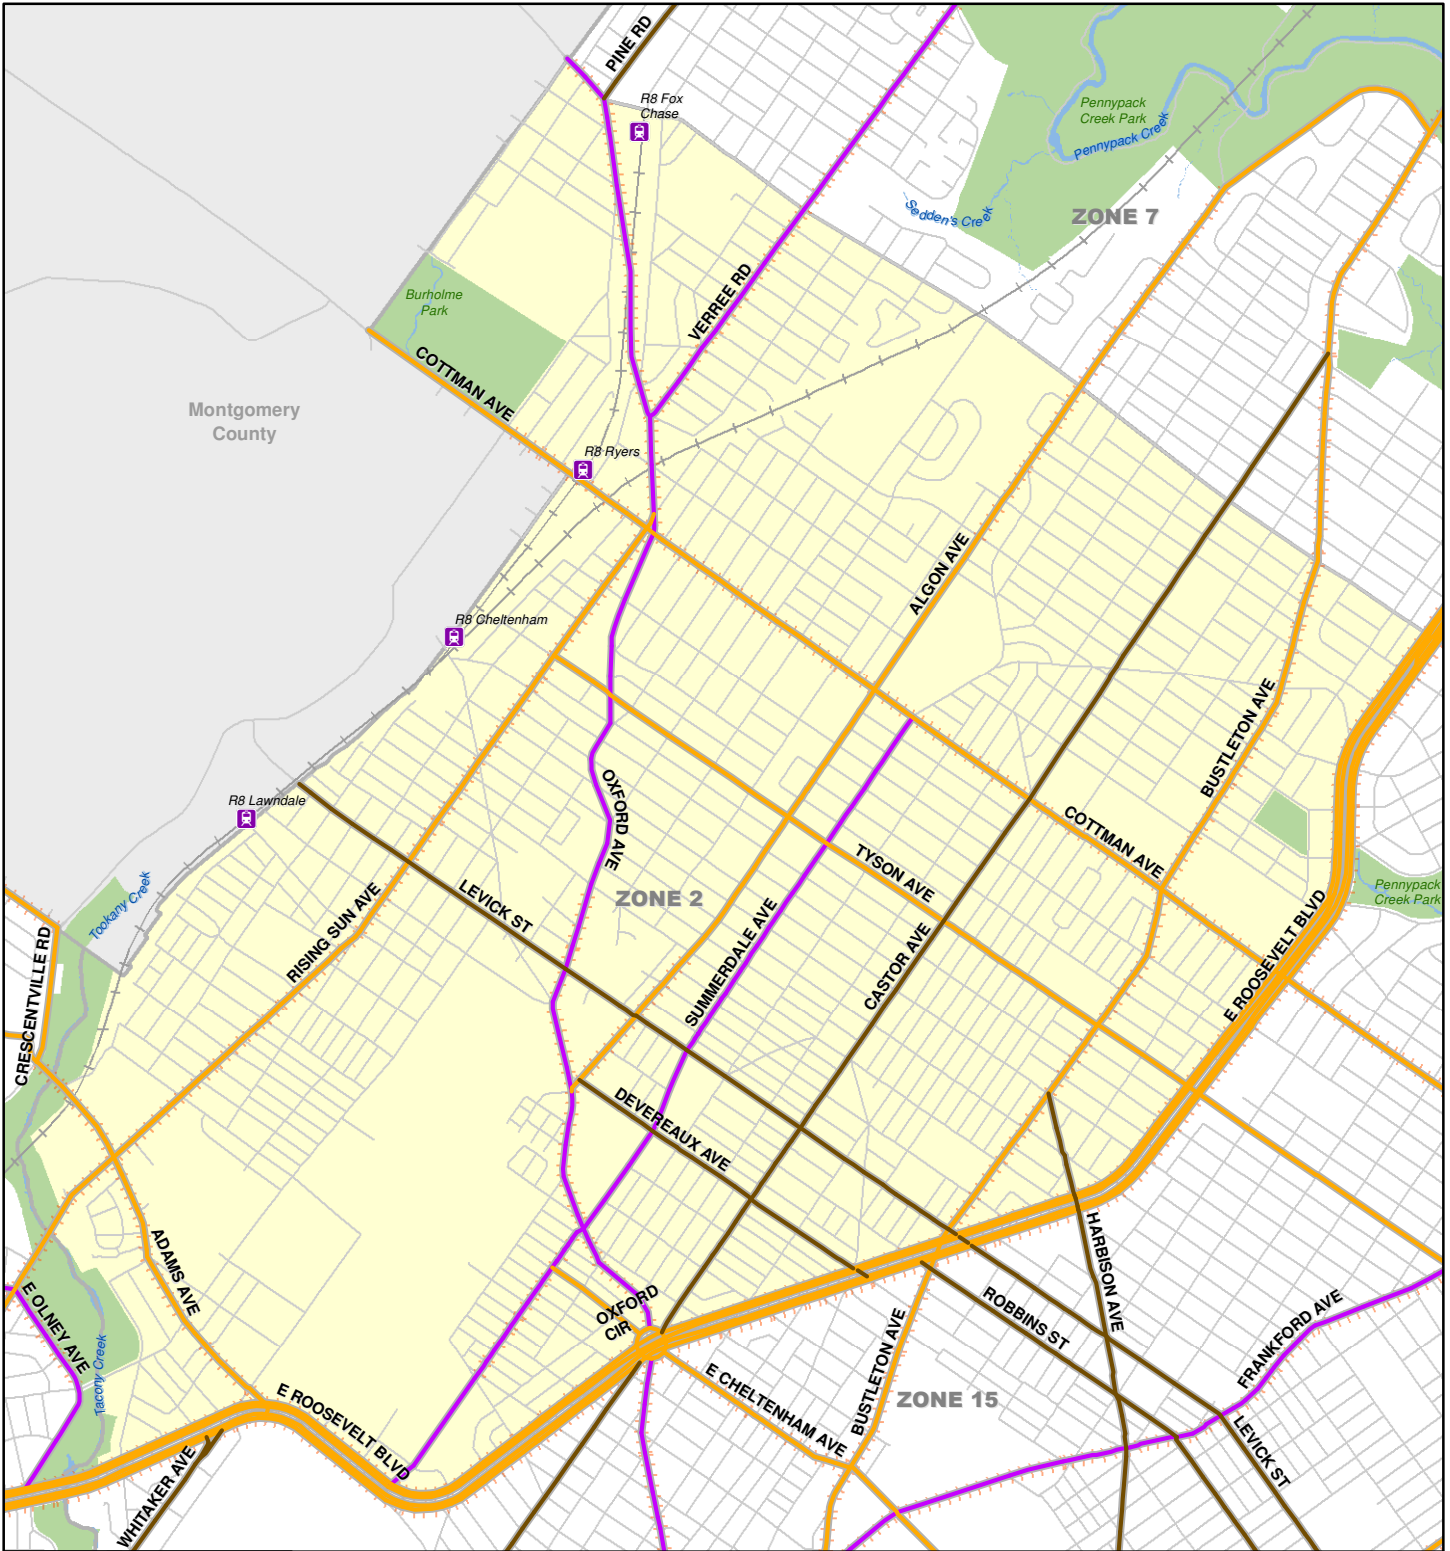

PHILADELPHIA EVACUATION ROUTES EVACUATION ZONE 2

Evacuation Routes

- Pedestrians and Mass Transit Only
- Pedestrians and All Vehicles
- Private Vehicles Only
- Pedestrians Only

Public Transit

- SEPTA Bus
- SEPTA Trolley

- SEPTA Broad St Subway
- SEPTA Market-Frankford El
- SEPTA Trolley
- SEPTA Regional Rail
- PATCO High Speed Line

0 0.5 Miles