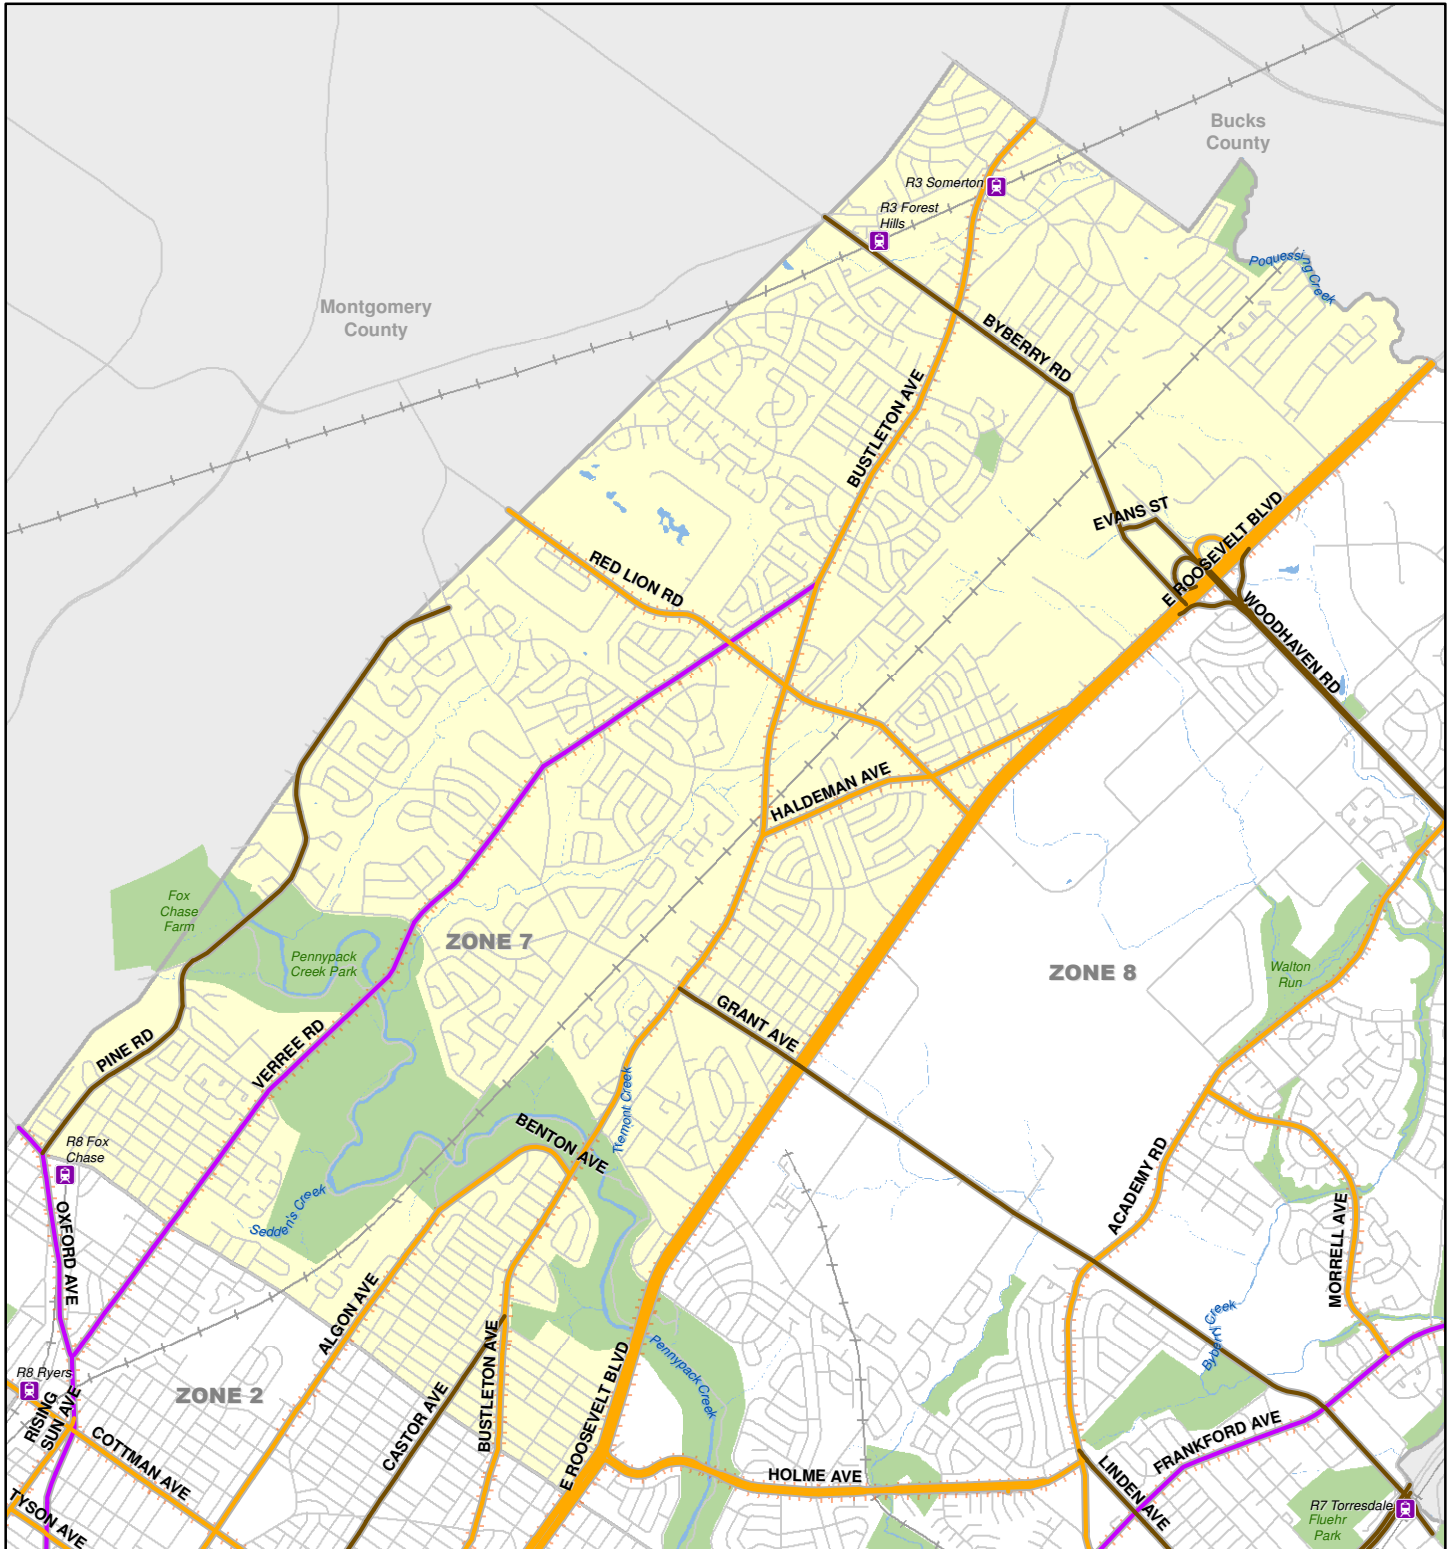

PHILADELPHIA EVACUATION ROUTES EVACUATION ZONE 7

Evacuation Routes

- Pedestrians and Mass Transit Only
- Pedestrians and All Vehicles
- Private Vehicles Only
- Pedestrians Only

Public Transit

- ▬▬▬ SEPTA Bus
- ▬▬▬ SEPTA Trolley

- SEPTA Broad St Subway
- SEPTA Market-Frankford El
- SEPTA Trolley
- SEPTA Regional Rail
- PATCO High Speed Line

0 0.9 Miles