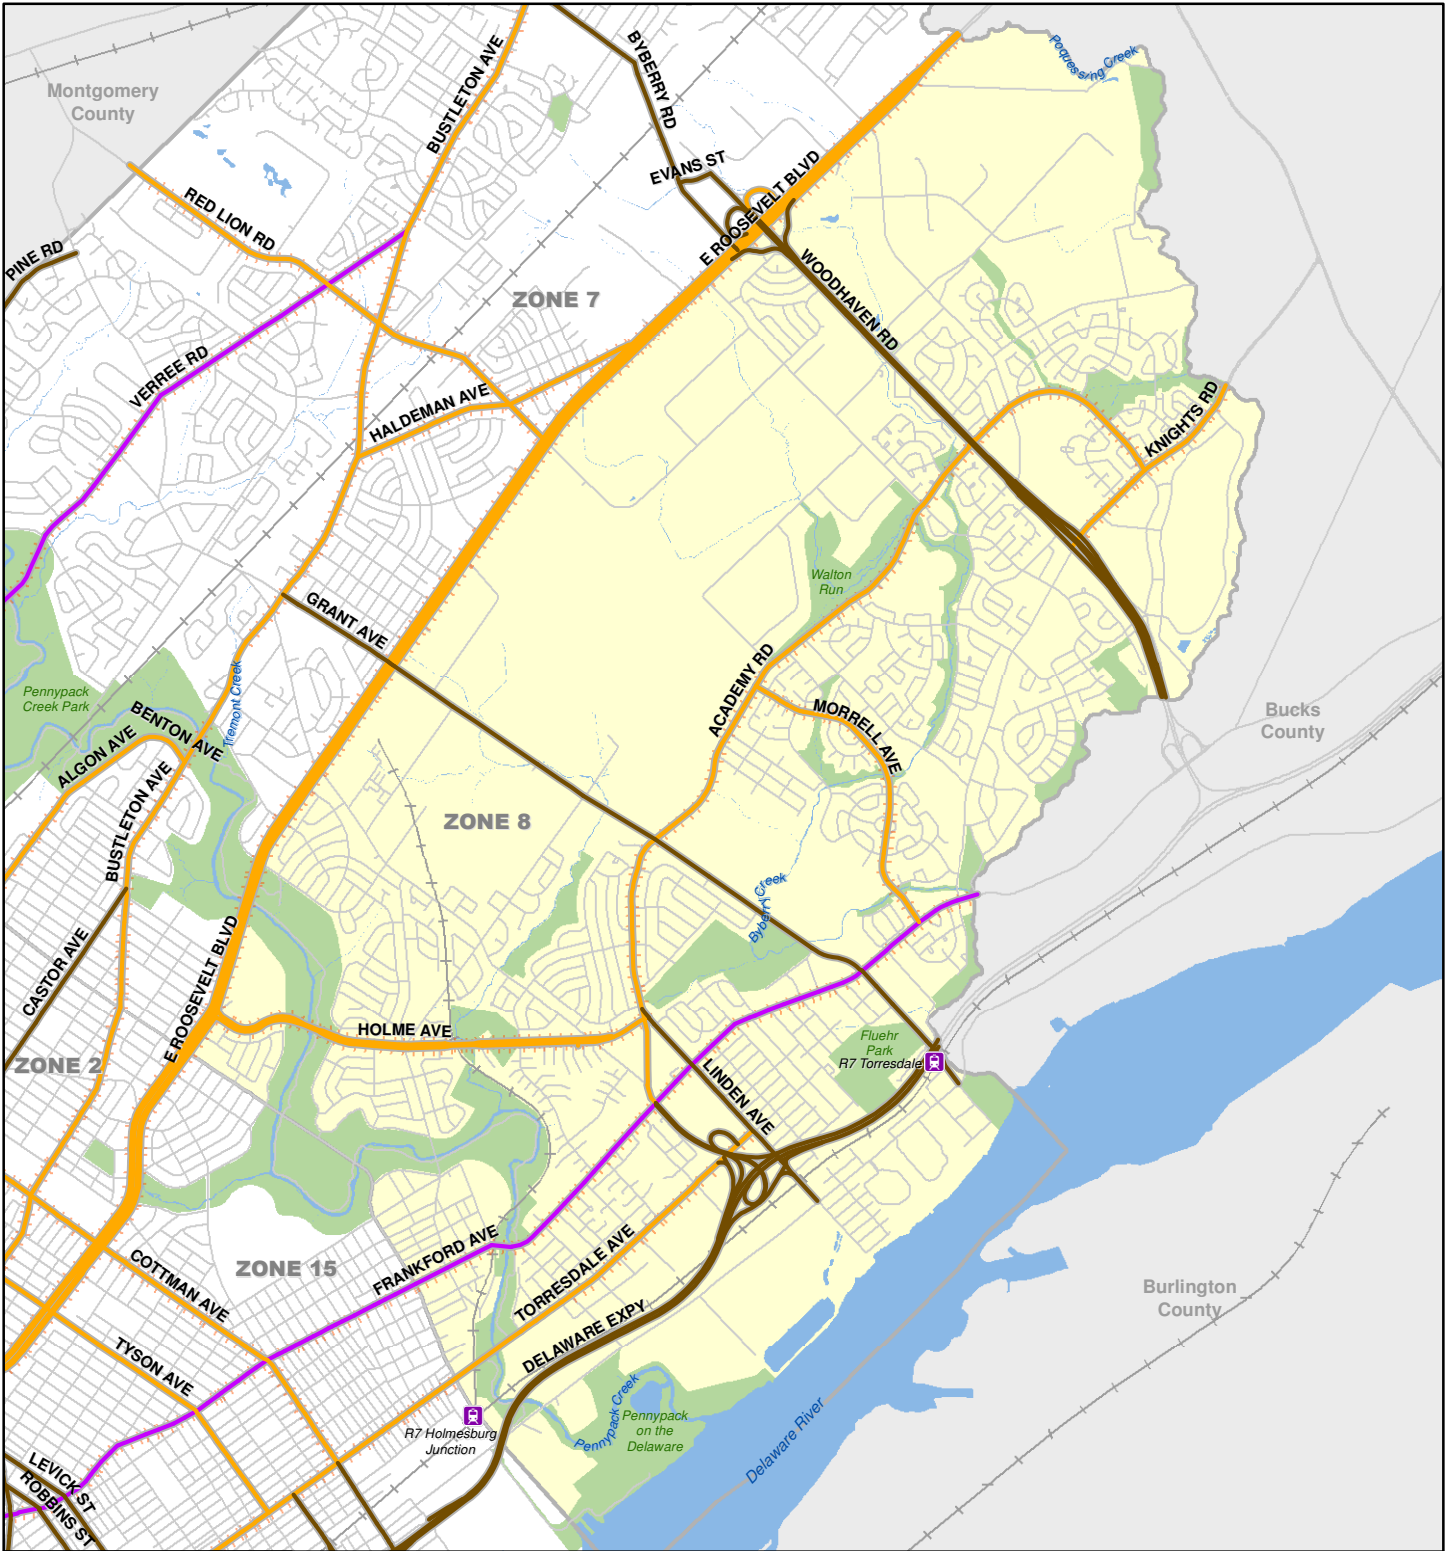

# PHILADELPHIA EVACUATION ROUTES EVACUATION ZONE 8

### Evacuation Routes

- Pedestrians and Mass Transit Only
- Pedestrians and All Vehicles
- Private Vehicles Only
- Pedestrians Only

### Public Transit

- SEPTA Bus
- SEPTA Trolley

- SEPTA Broad St Subway
- SEPTA Market-Frankford El
- SEPTA Trolley
- SEPTA Regional Rail
- PATCO High Speed Line

0 1 Miles