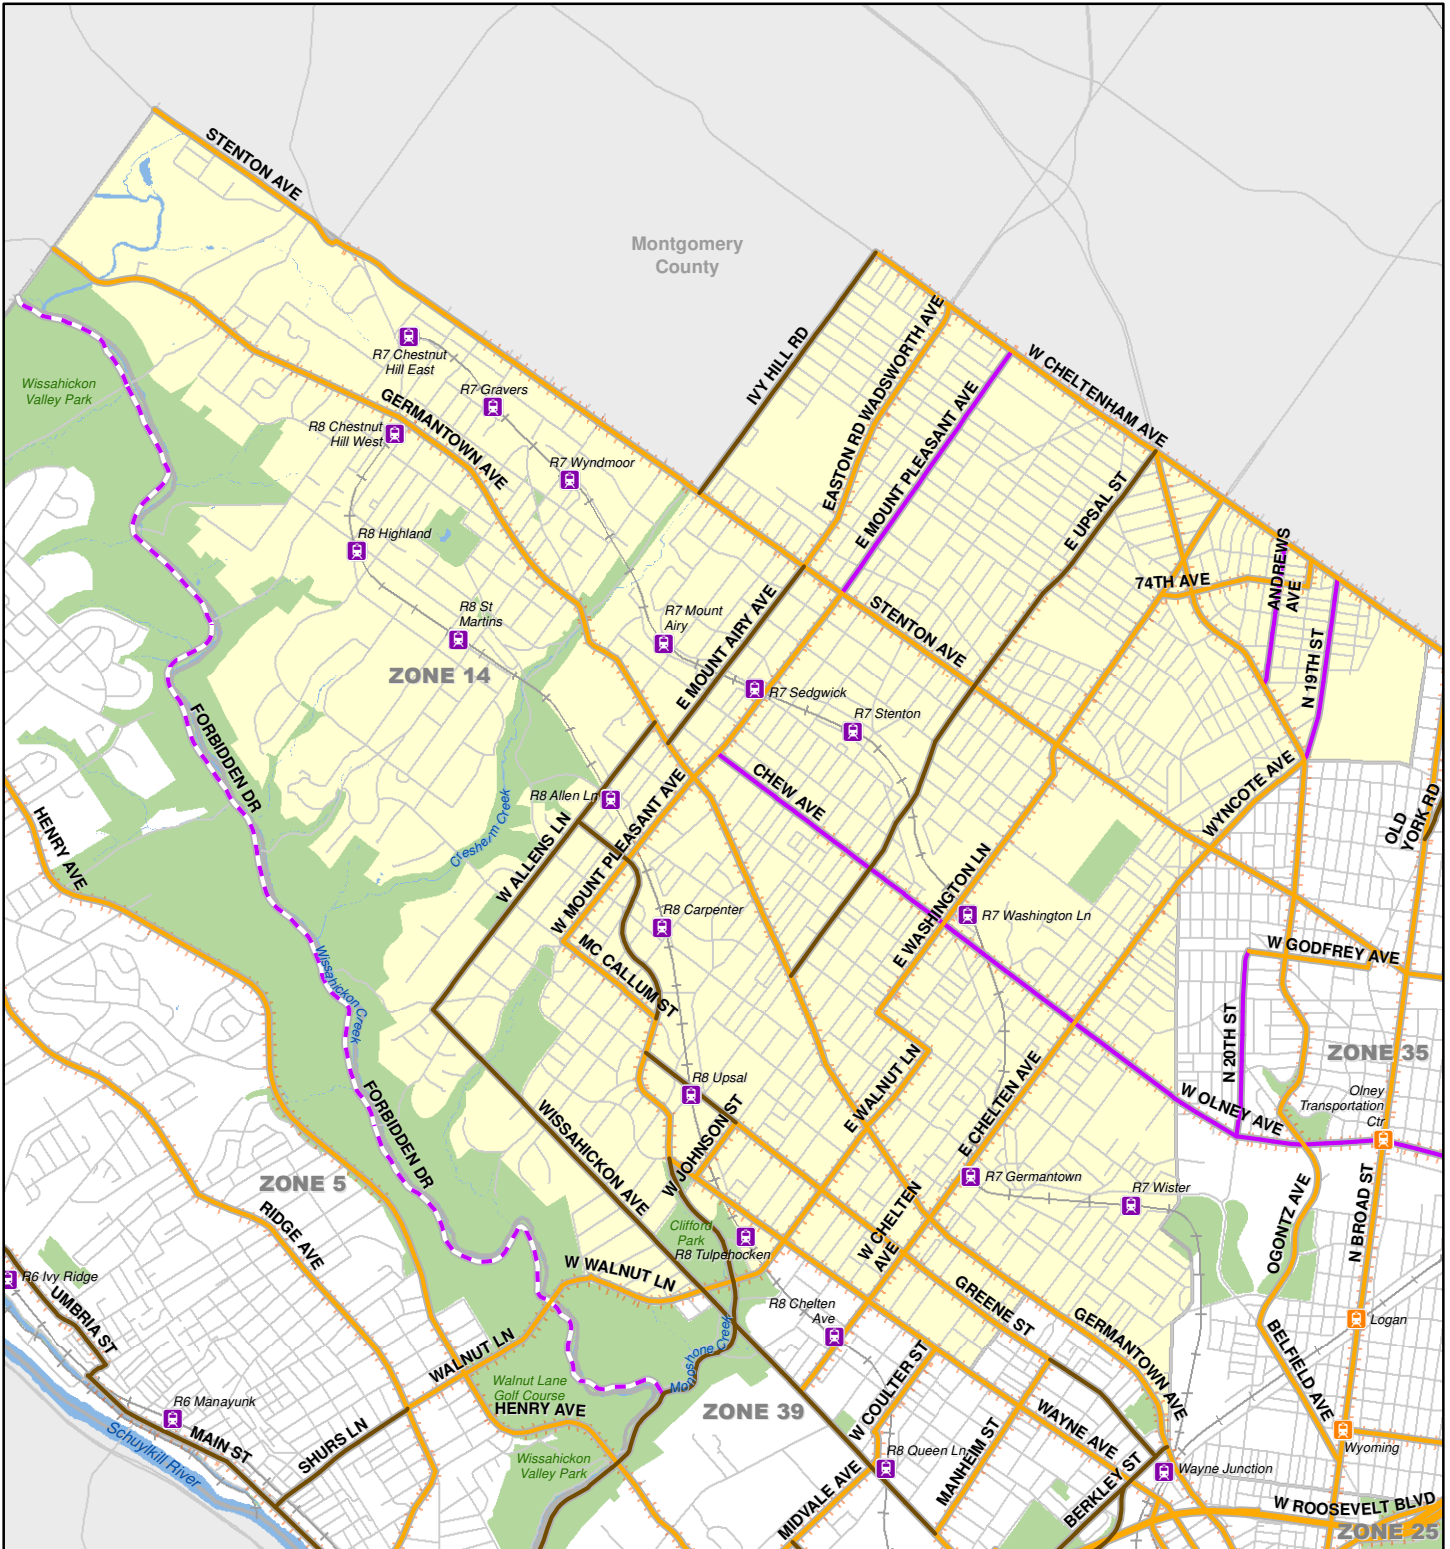

PHILADELPHIA EVACUATION ROUTES EVACUATION ZONE 14

Evacuation Routes

- Pedestrians and Mass Transit Only
- Pedestrians and All Vehicles
- Private Vehicles Only
- Pedestrians Only

Public Transit

- SEPTA Bus
- SEPTA Trolley

- SEPTA Broad St Subway
- SEPTA Market-Frankford El
- SEPTA Trolley
- SEPTA Regional Rail
- PATCO High Speed Line

0 0.8 Miles