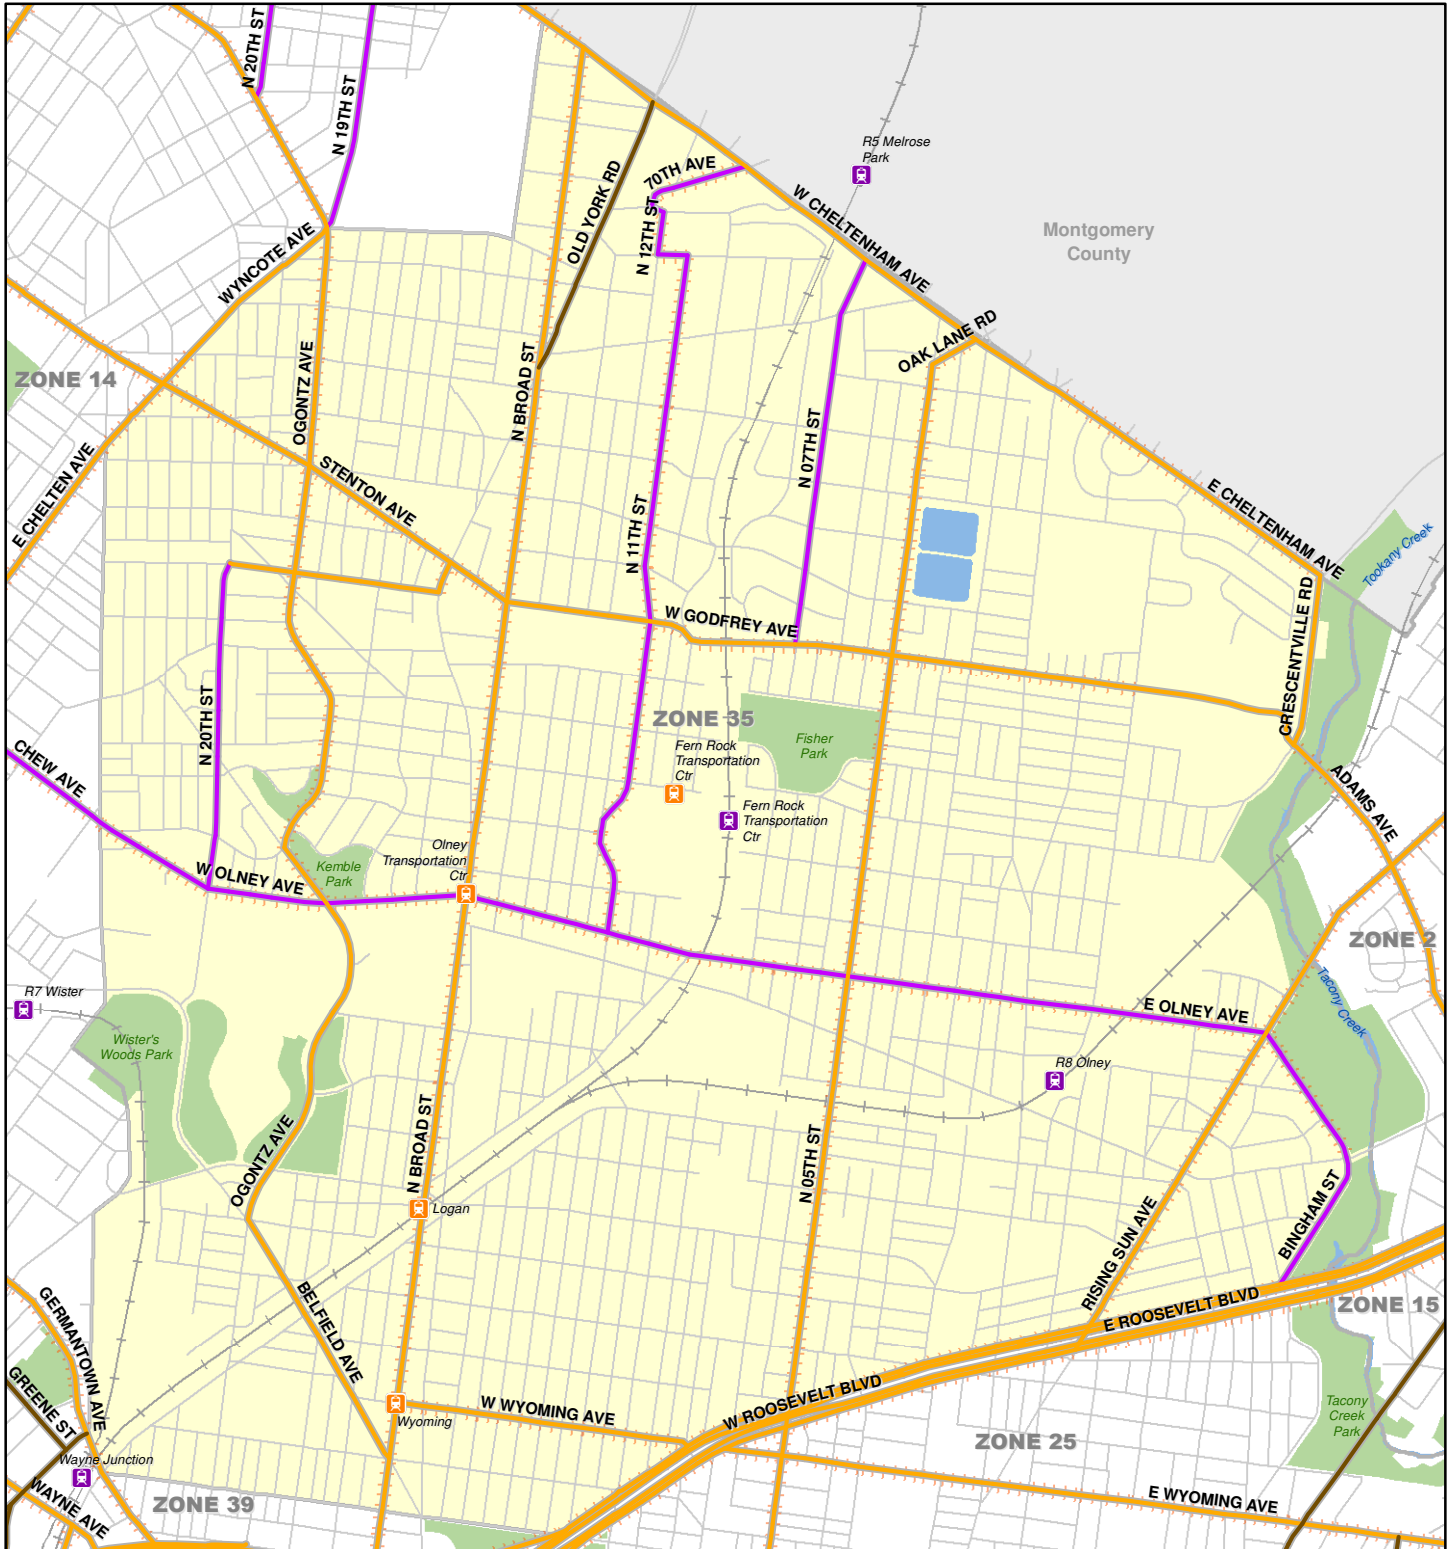

PHILADELPHIA EVACUATION ROUTES EVACUATION ZONE 35

Evacuation Routes

- Pedestrians and Mass Transit Only
- Pedestrians and All Vehicles
- Private Vehicles Only
- Pedestrians Only

Public Transit

- SEPTA Bus
- SEPTA Trolley

- SEPTA Broad St Subway
- SEPTA Market-Frankford El
- SEPTA Trolley
- SEPTA Regional Rail
- PATCO High Speed Line

0 0.4 Miles