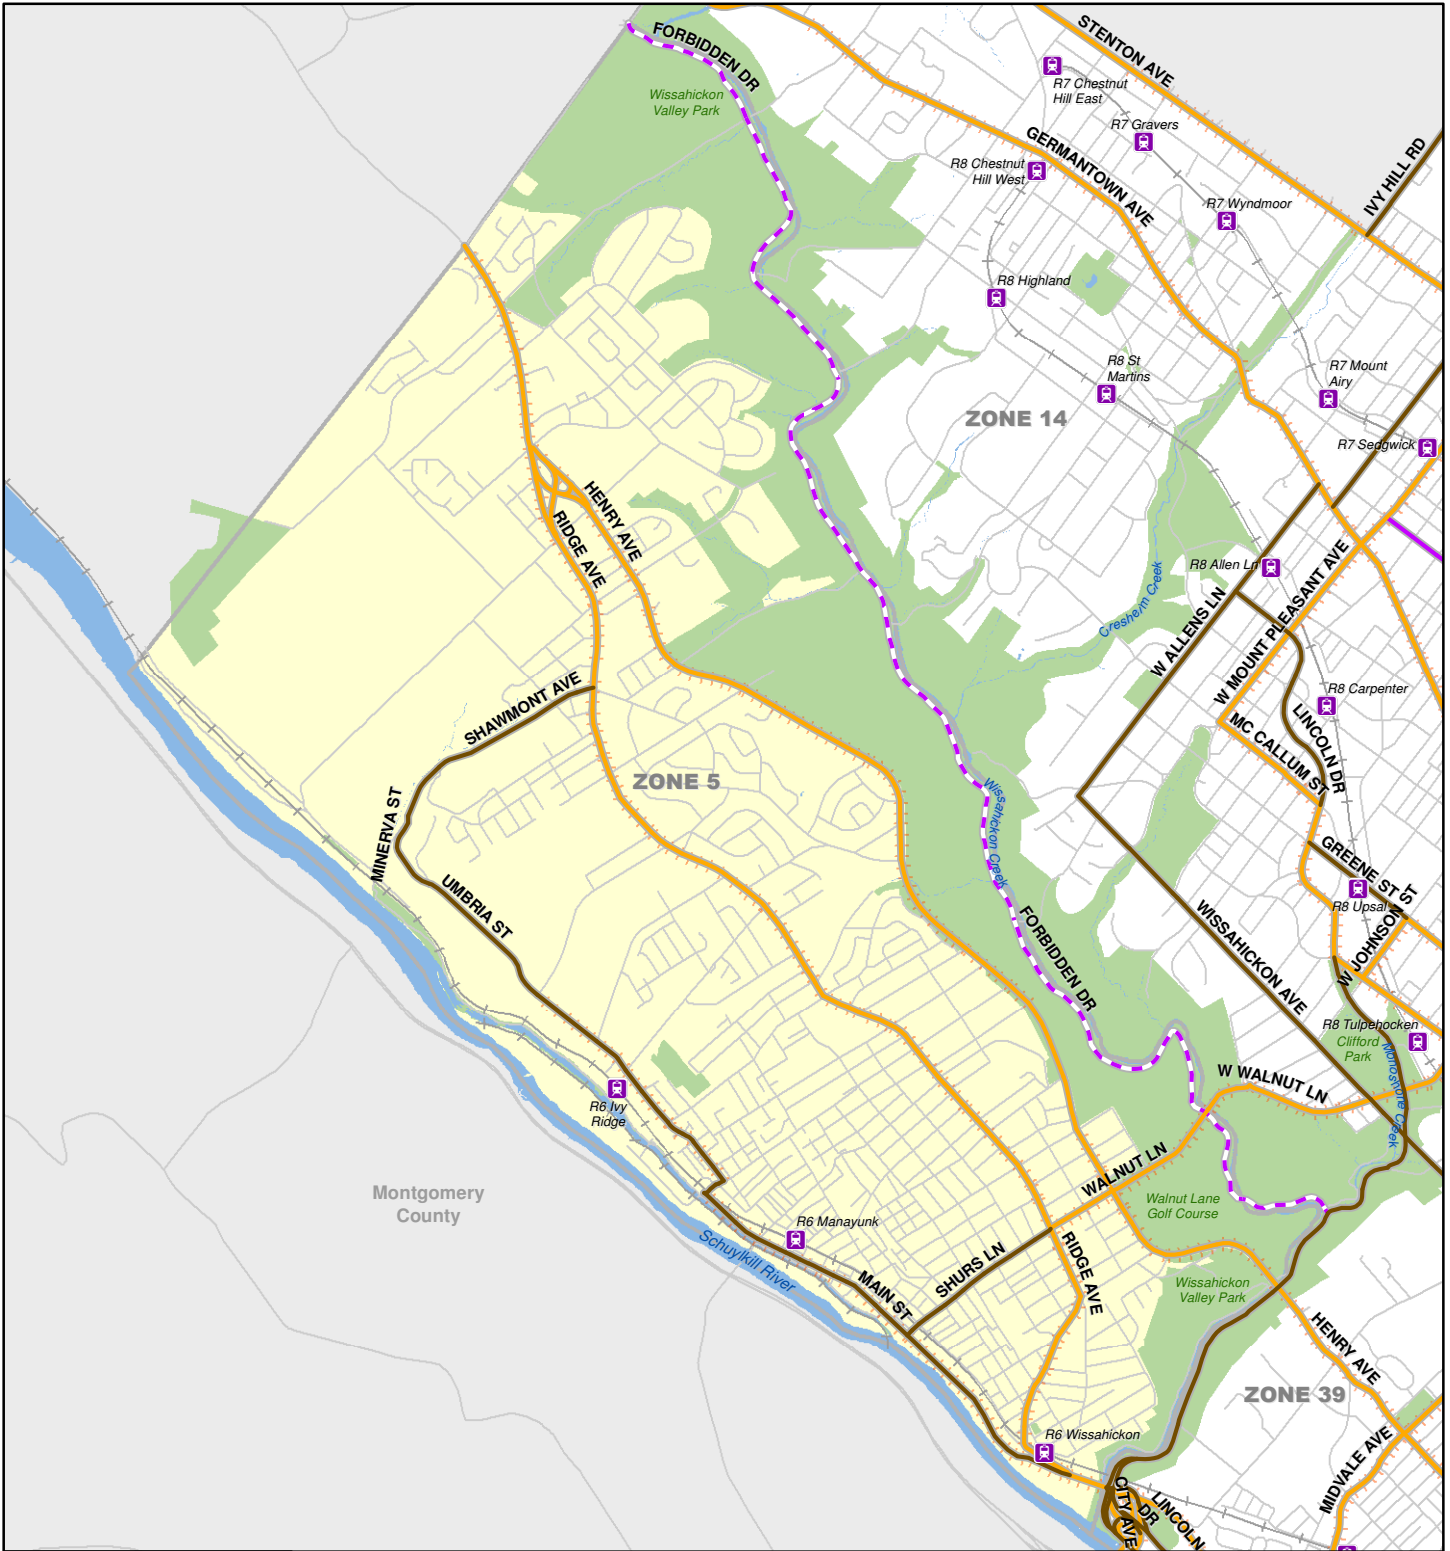

# PHILADELPHIA EVACUATION ROUTES EVACUATION ZONE 5

### Evacuation Routes

- Pedestrians and Mass Transit Only
- Pedestrians and All Vehicles
- Private Vehicles Only
- Pedestrians Only

### Public Transit

- SEPTA Bus
- SEPTA Trolley
- SEPTA Broad St Subway
- SEPTA Market-Frankford El
- SEPTA Trolley
- SEPTA Regional Rail
- PATCO High Speed Line

0 0.75 Miles