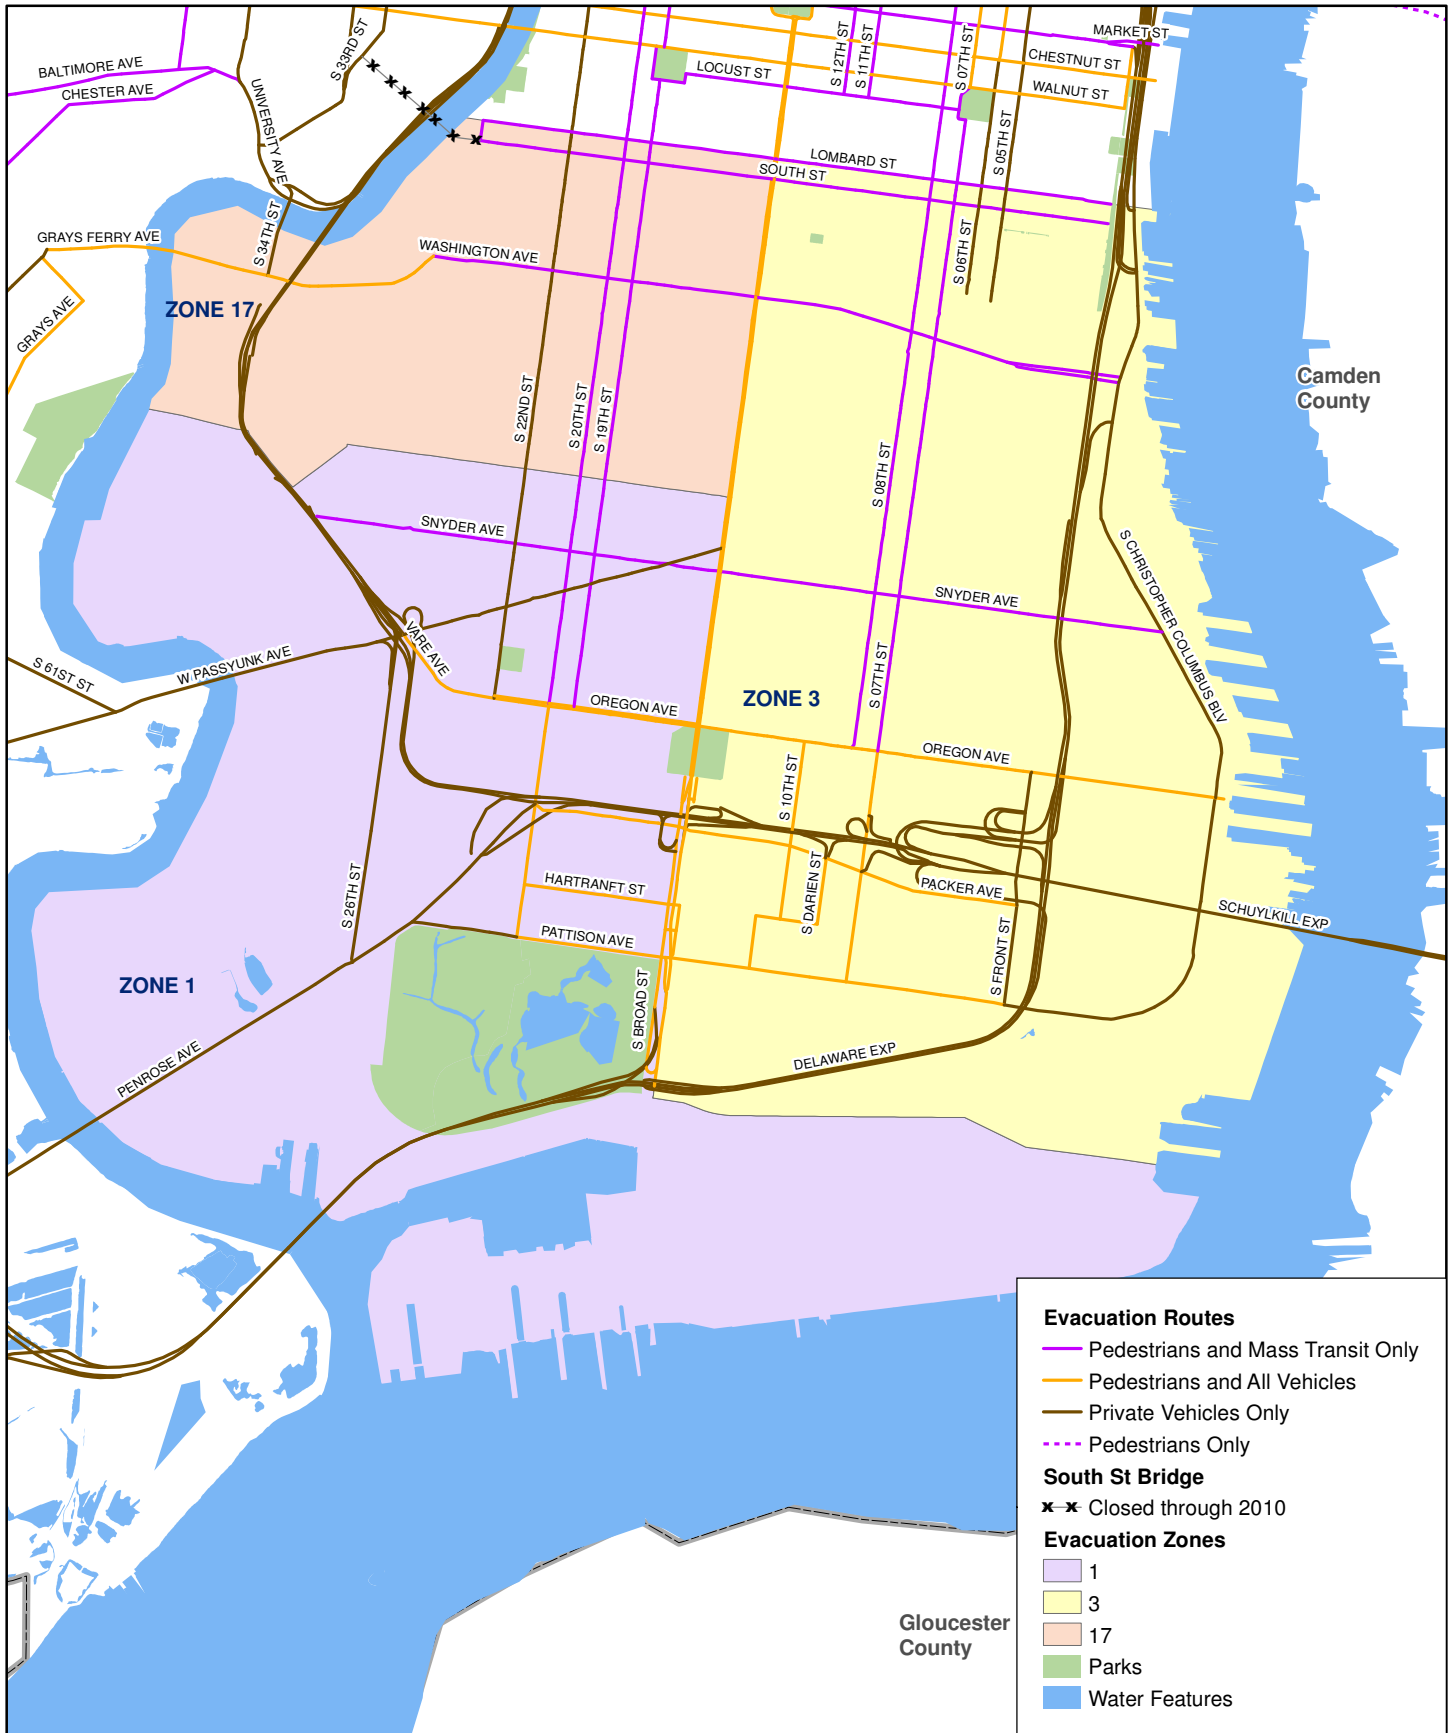

City of Philadelphia Evacuation Routes South Division Zones

- Evacuation Routes**
- Pedestrians and Mass Transit Only
 - Pedestrians and All Vehicles
 - Private Vehicles Only
 - ⋯ Pedestrians Only
- South St Bridge**
- x-x Closed through 2010
- Evacuation Zones**
- 1
 - 3
 - 17
 - Parks
 - Water Features