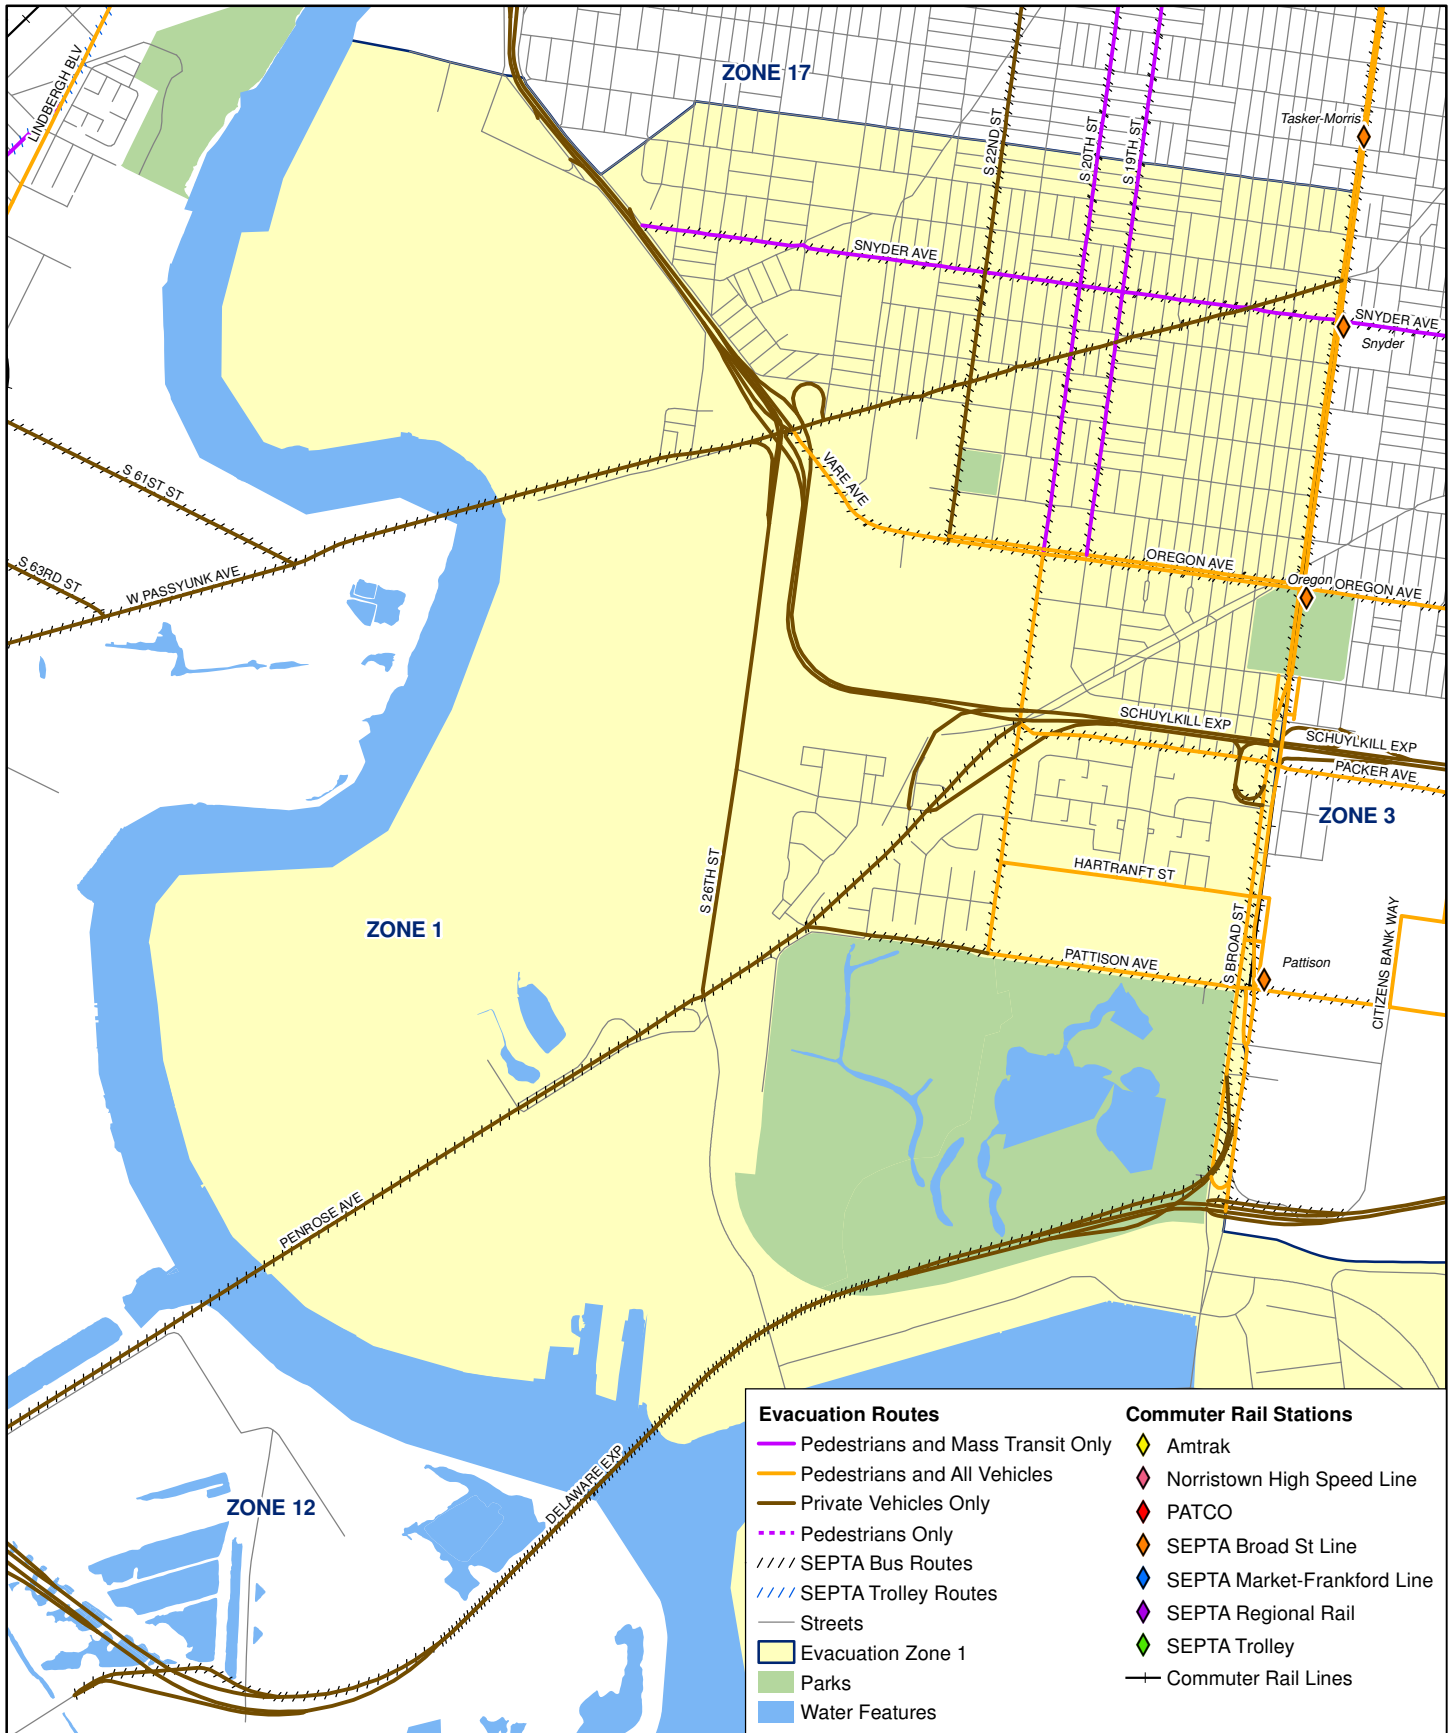

City of Philadelphia Evacuation Routes Evacuation Zone 1

Evacuation Routes		Commuter Rail Stations	
	Pedestrians and Mass Transit Only		Amtrak
	Pedestrians and All Vehicles		Norristown High Speed Line
	Private Vehicles Only		PATCO
	Pedestrians Only		SEPTA Broad St Line
	SEPTA Bus Routes		SEPTA Market-Frankford Line
	SEPTA Trolley Routes		SEPTA Regional Rail
	Streets		SEPTA Trolley
	Evacuation Zone 1		Commuter Rail Lines
	Parks		
	Water Features		