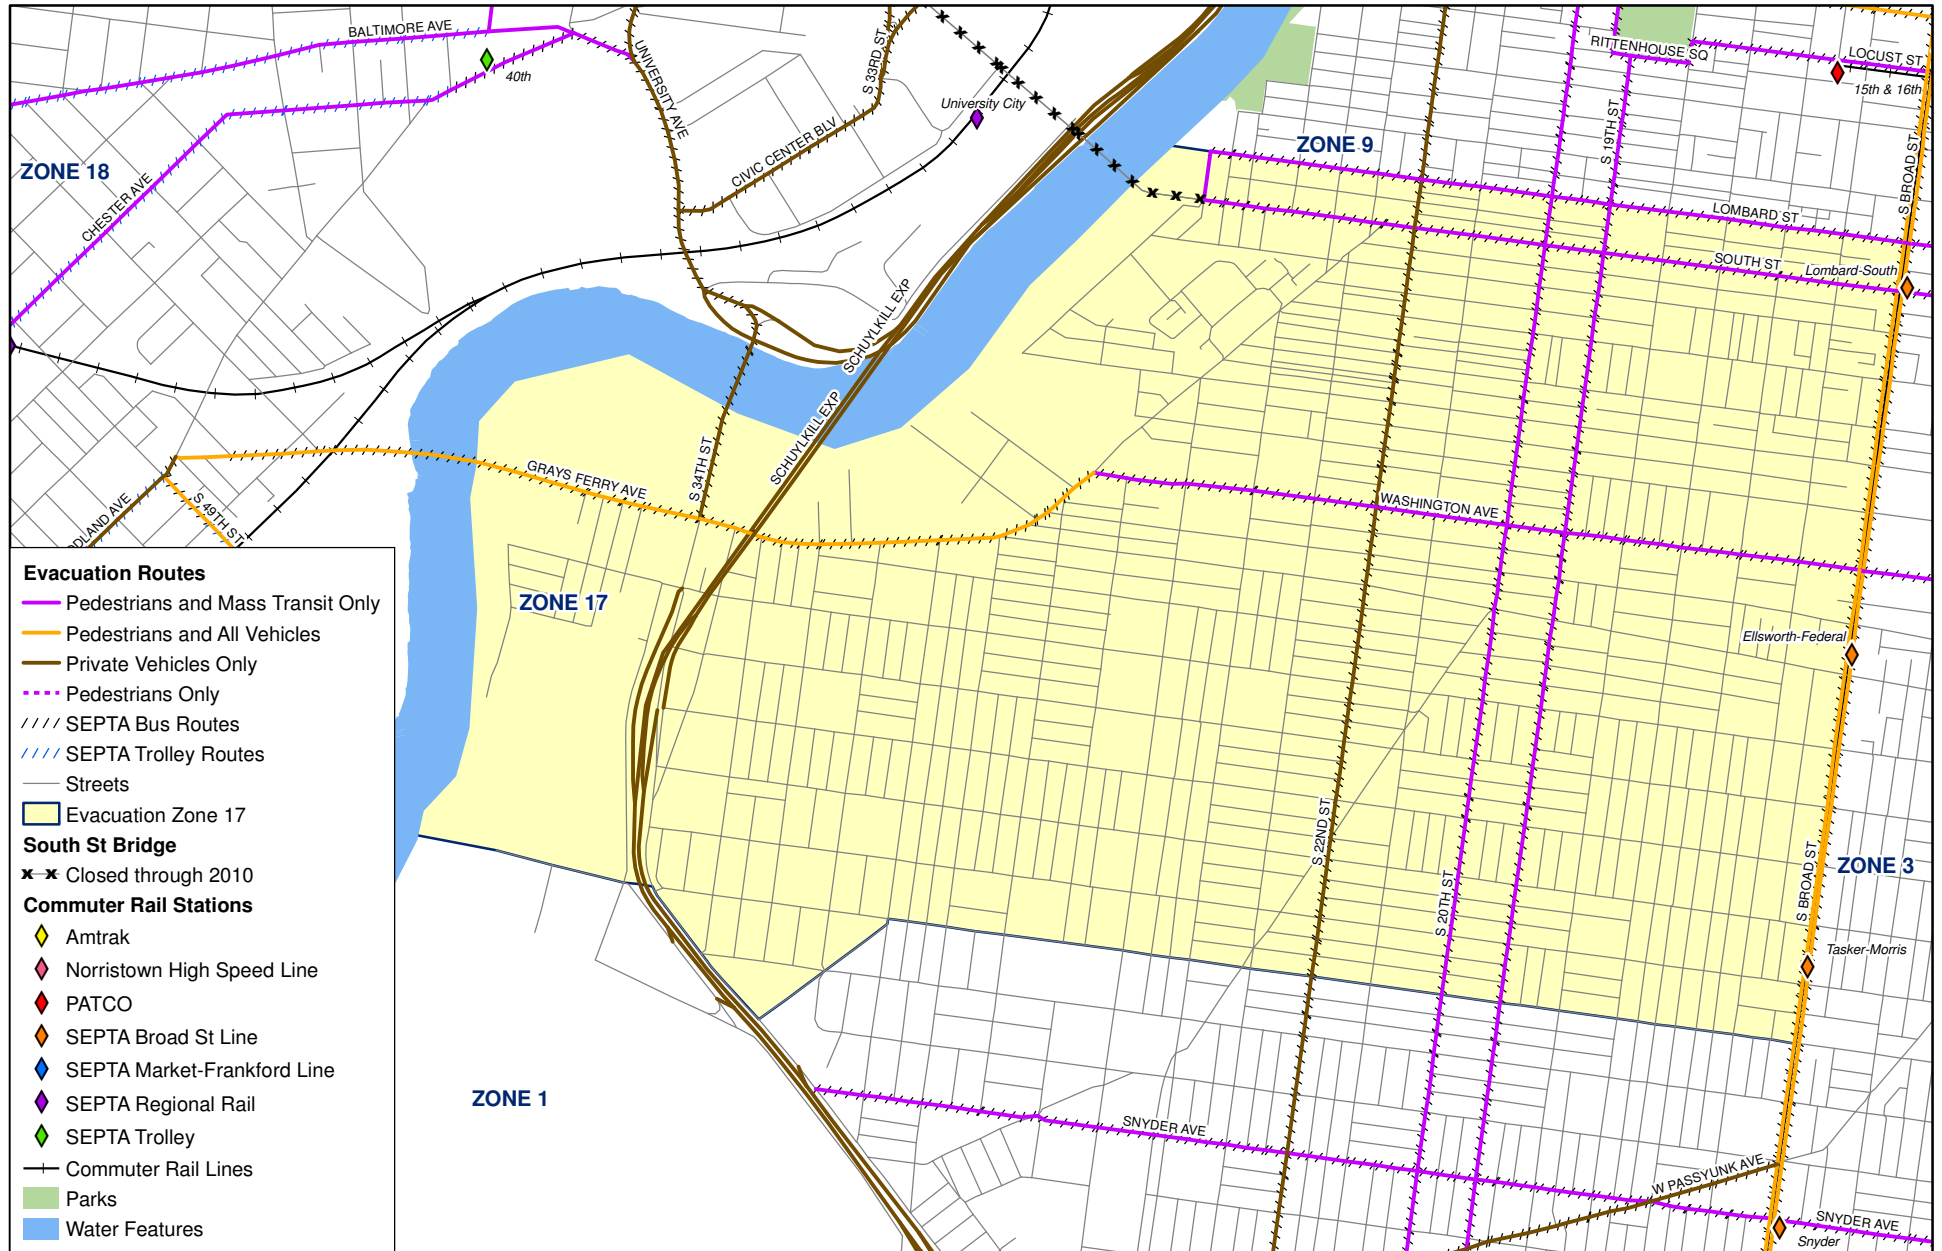

# City of Philadelphia Evacuation Routes Evacuation Zone 17

- Evacuation Routes**
- Pedestrians and Mass Transit Only
  - Pedestrians and All Vehicles
  - Private Vehicles Only
  - - - Pedestrians Only
  - / / / / SEPTA Bus Routes
  - / / / / SEPTA Trolley Routes
  - Streets
  - Evacuation Zone 17
- South St Bridge**
- x-x Closed through 2010
- Commuter Rail Stations**
- ◆ Amtrak
  - ◆ Norristown High Speed Line
  - ◆ PATCO
  - ◆ SEPTA Broad St Line
  - ◆ SEPTA Market-Frankford Line
  - ◆ SEPTA Regional Rail
  - ◆ SEPTA Trolley
  - Commuter Rail Lines
  - Parks
  - Water Features