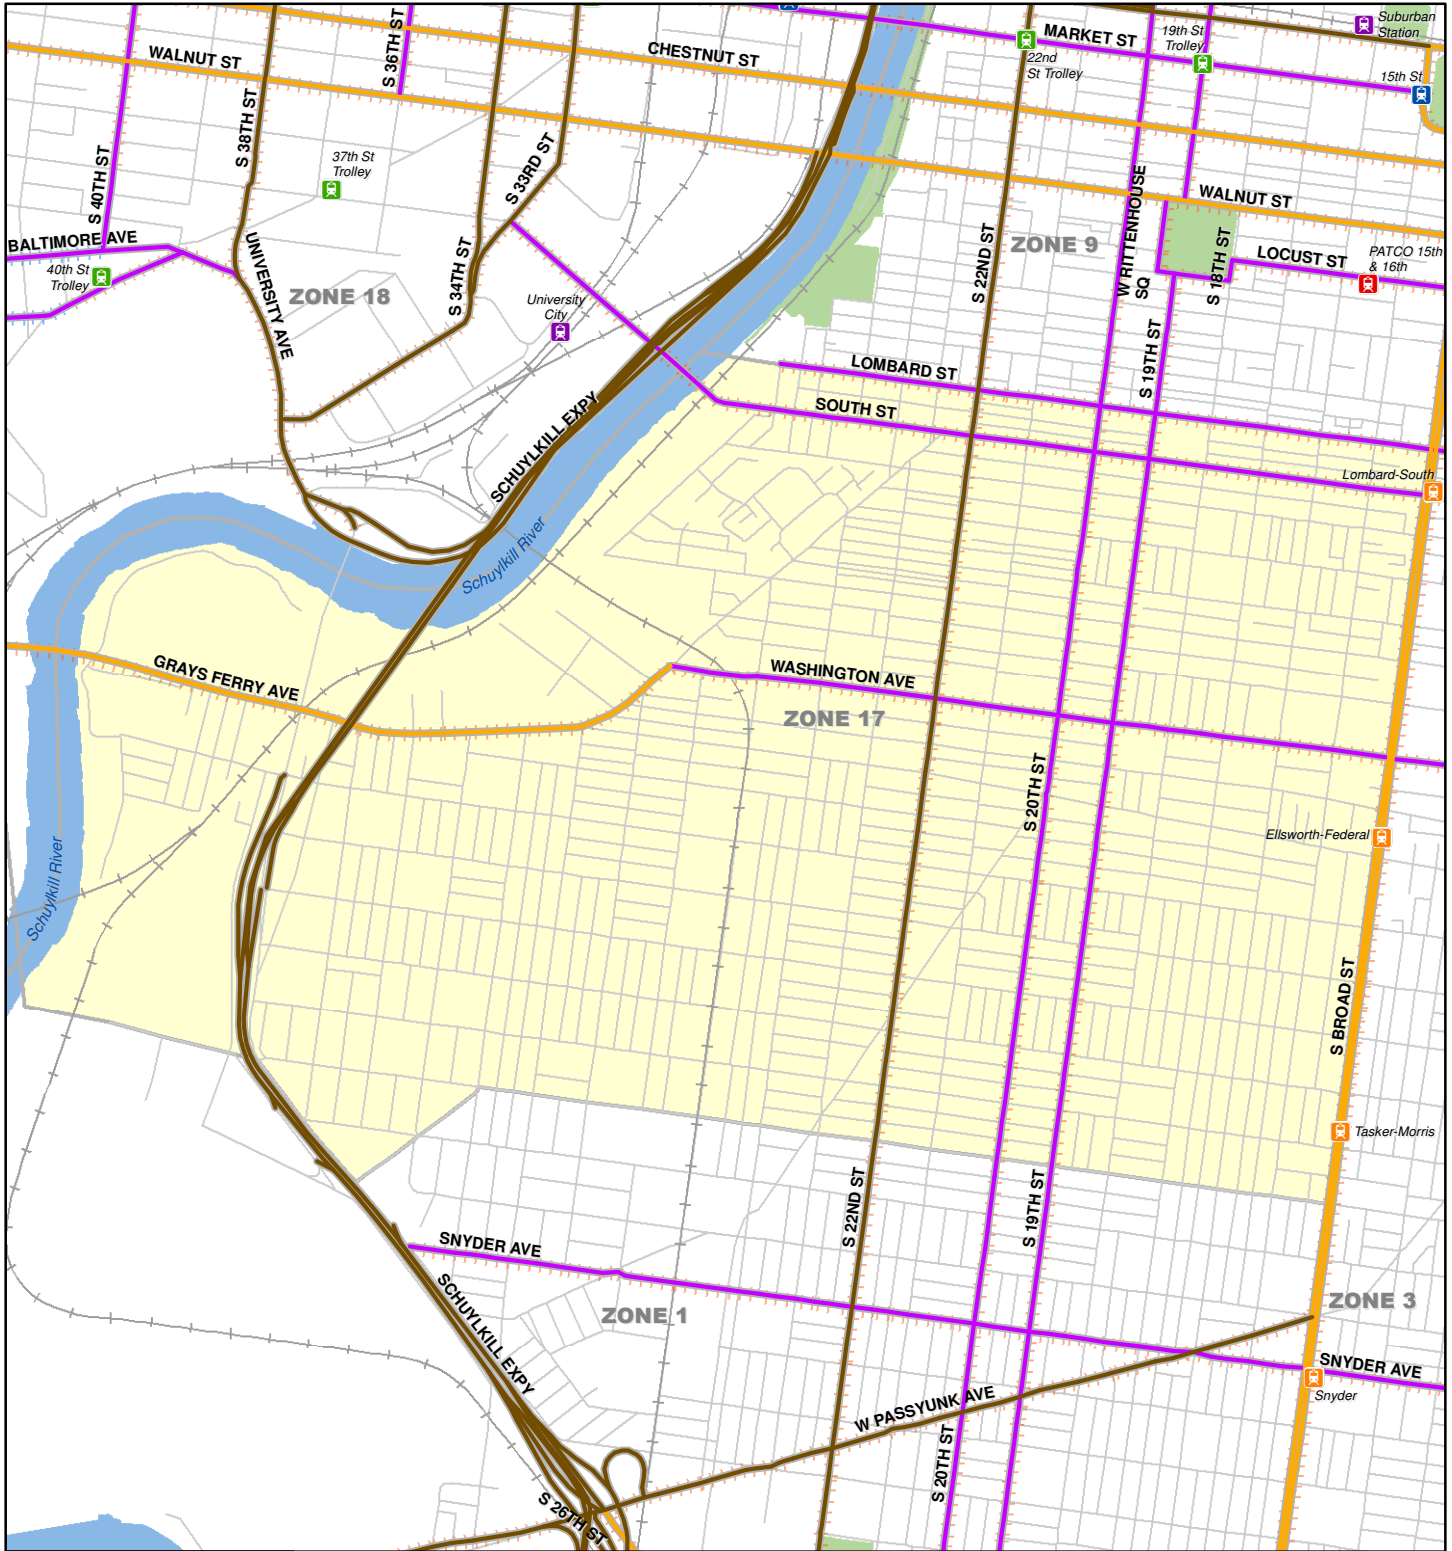

# PHILADELPHIA EVACUATION ROUTES EVACUATION ZONE 17

### Evacuation Routes

- Pedestrians and Mass Transit Only
- Pedestrians and All Vehicles
- Private Vehicles Only
- - - Pedestrians Only

### Public Transit

- - - SEPTA Bus
- - - SEPTA Trolley

- SEPTA Broad St Subway
- SEPTA Market-Frankford El
- SEPTA Trolley
- SEPTA Regional Rail
- PATCO High Speed Line

0 0.3 Miles