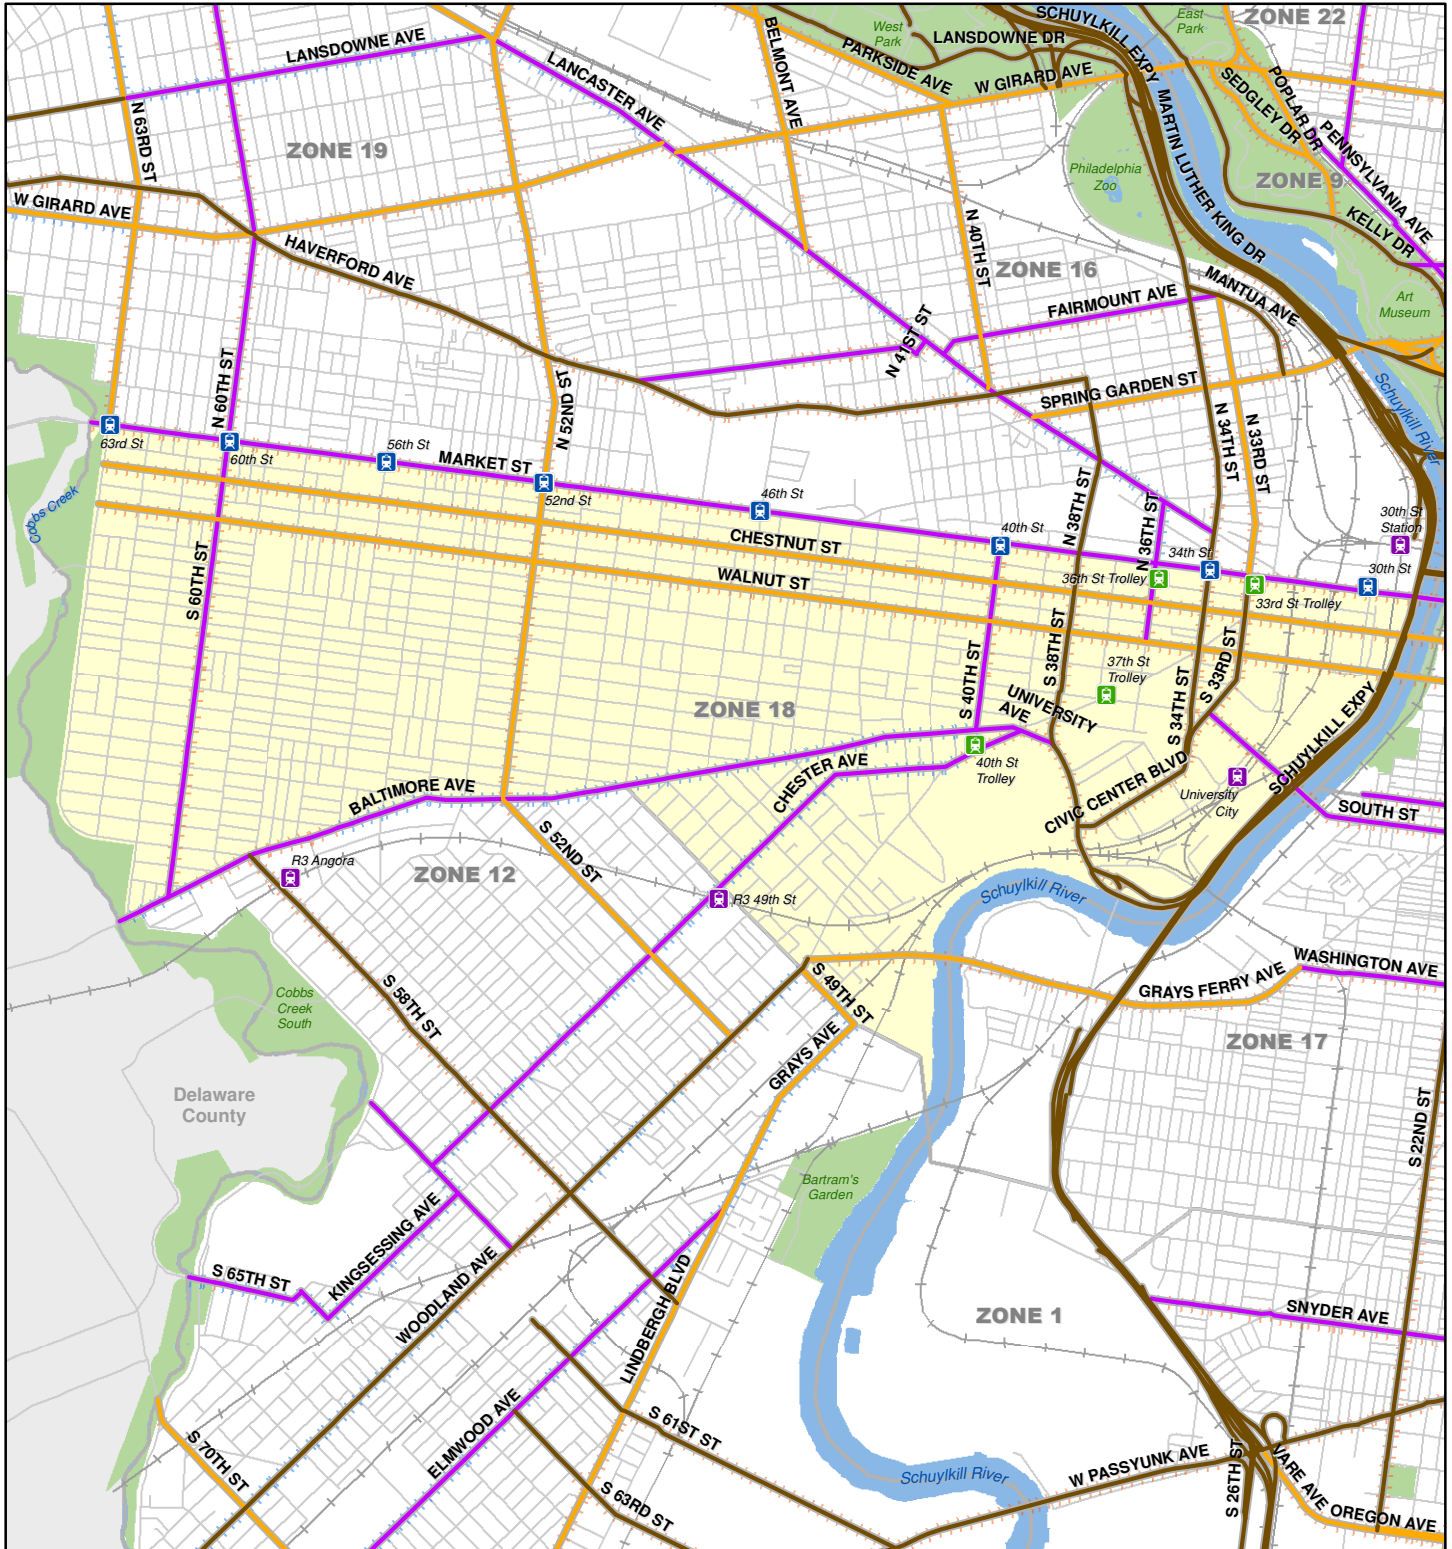

# PHILADELPHIA EVACUATION ROUTES EVACUATION ZONE 18

### Evacuation Routes

- Pedestrians and Mass Transit Only
- Pedestrians and All Vehicles
- Private Vehicles Only
- Pedestrians Only

### Public Transit

- SEPTA Bus
- SEPTA Trolley

- SEPTA Broad St Subway
- SEPTA Market-Frankford El
- SEPTA Trolley
- SEPTA Regional Rail
- PATCO High Speed Line

0 0.6 Miles